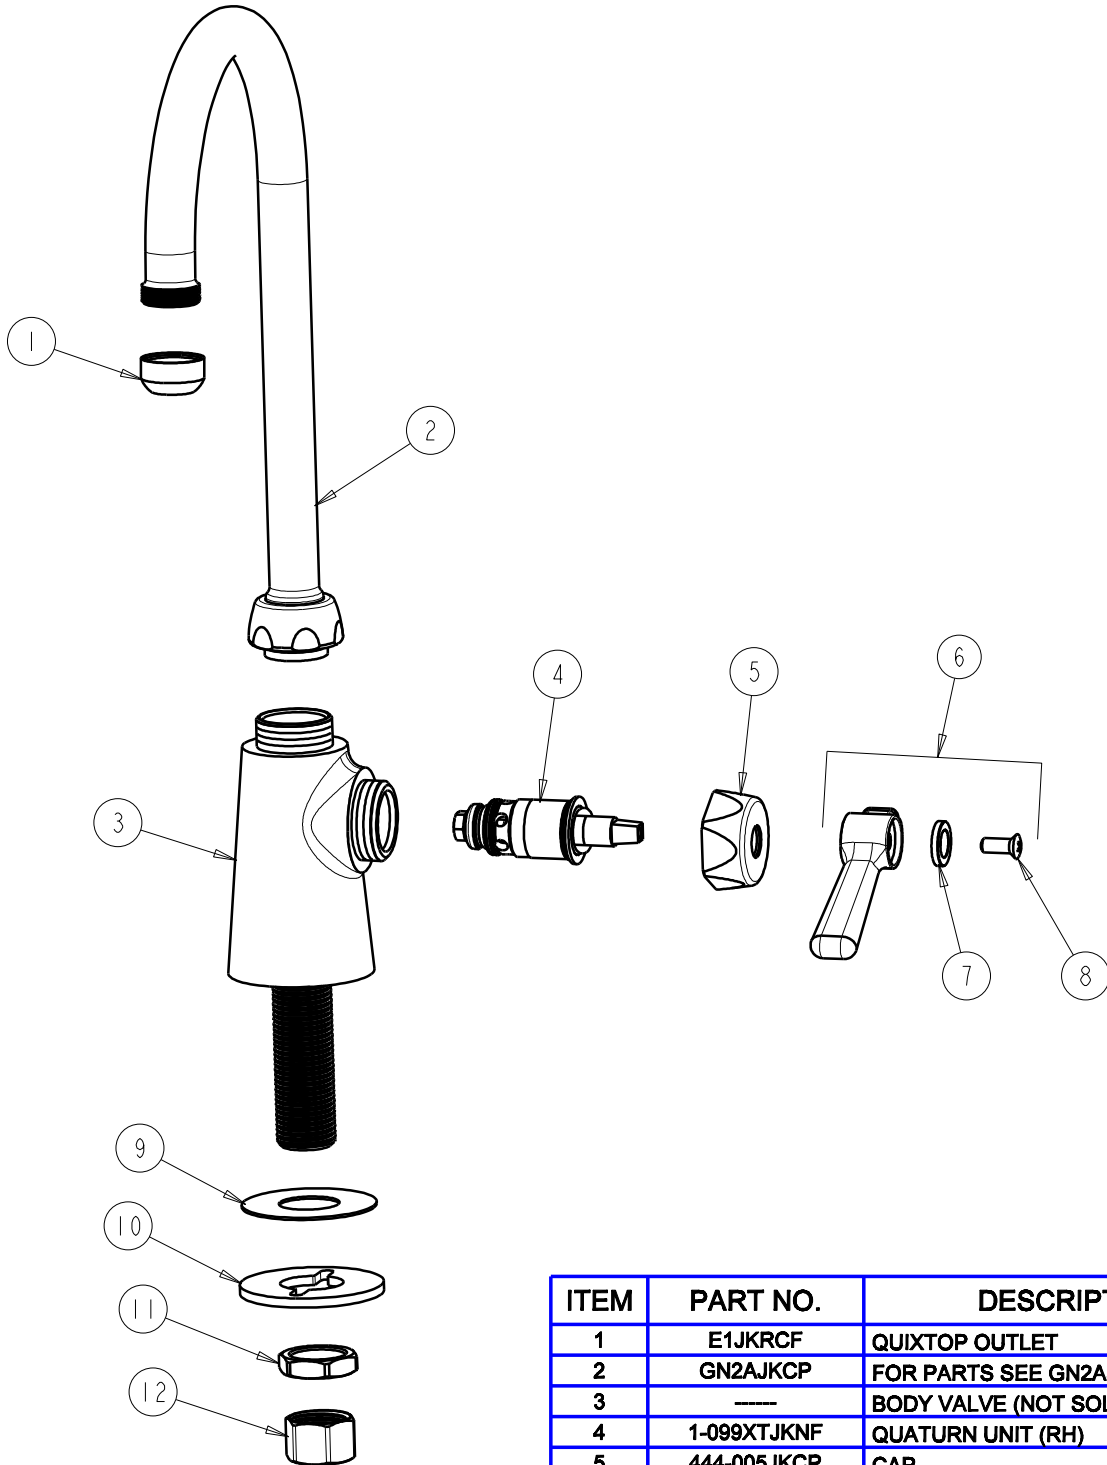

# REPAIR PARTS

BY: SID    DATE: 06-29-07  
CHK:     REV: 04-06-09

FITTING NO.

**350-E1CP**

SUBMITTED MODEL NO.

ITEM NO.

ITEM	PART NO.	DESCRIPTION
1	E1JKRCF	QUIXTOP OUTLET
2	GN2AJKCP	FOR PARTS SEE GN2AJKCP
3	----	BODY VALVE (NOT SOLD SEPARATELY)
4	1-099XTJKNF	QUATURN UNIT (RH)
5	444-005JKCP	CAP
6	369-COLDJKCP	LEVER HANDLE ASSEMBLY
7	633-123JKNF	INDEX BUTTON (BLUE)
8	420-010JKRCF	SCREW, 10-32 UNC PH 1/2
9	52-007JKNF	WASHER, RUBBER
10	807-112JKNF	WASHER
11	49-004JKRBF	LOCKNUT
12	49-005JKRBF	COUPLING NUT