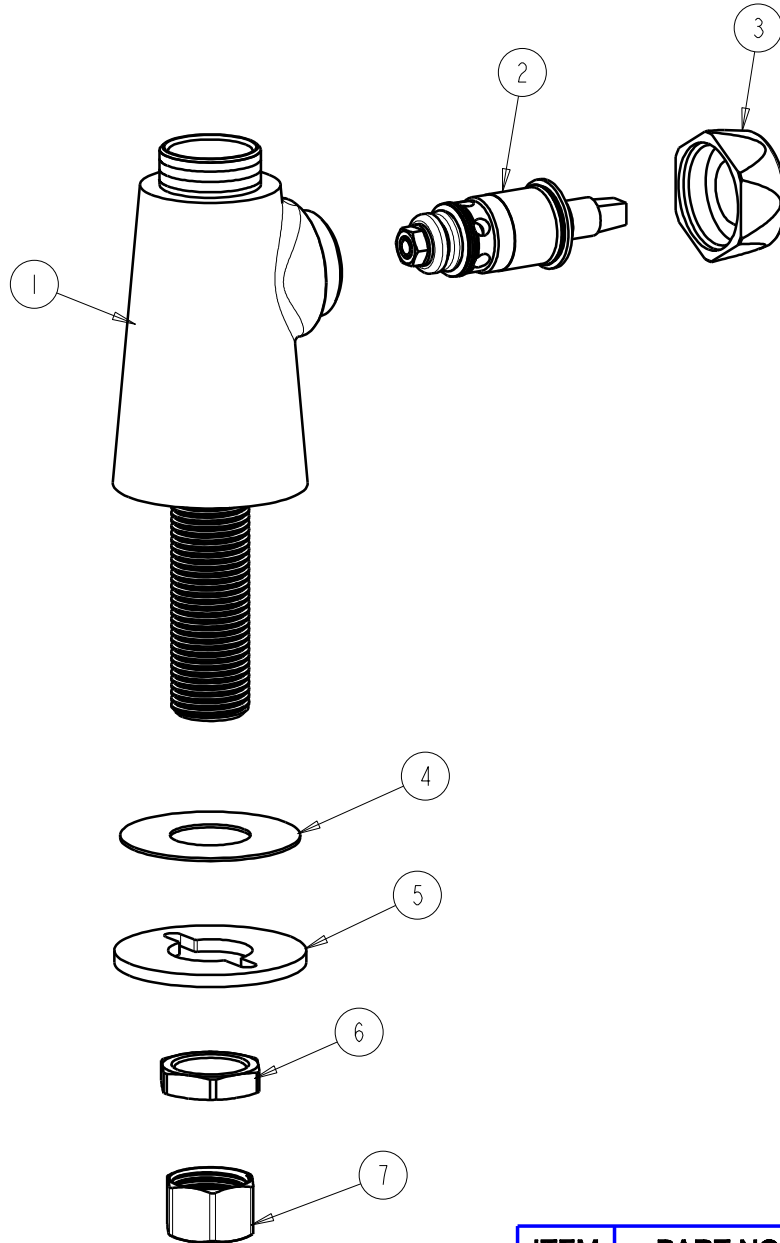

CHICAGO FAUCETS
a Geberit company

2100 South Clearwater Drive
Des Plaines, IL 60018
Phone: 847-803-5000
Fax: 847-803-5454
www.chicagofaucets.com

REPAIR PARTS

FITTING NO.

349-LESSSPTLESSHDLCP

SUBMITTED MODEL NO.

ITEM NO.

BY: SID DATE: 08-31-09

CHK: *[Signature]* REV:

FOR TECHNICAL ASSISTANCE
1-800-TEC-TRUE (1-800-832-8783)

ITEM	PART NO.	DESCRIPTION
1	—	BODY VALVE (NOT SOLD SEPARATELY)
2	1-099XTJKNF	QUATURN UNIT (RH)
3	444-005JKCP	CAP
4	52-007JKNF	WASHER, RUBBER
5	807-112JKNF	WASHER
6	49-004JKRBF	LOCKNUT
7	49-005JKRBF	COUPLING NUT