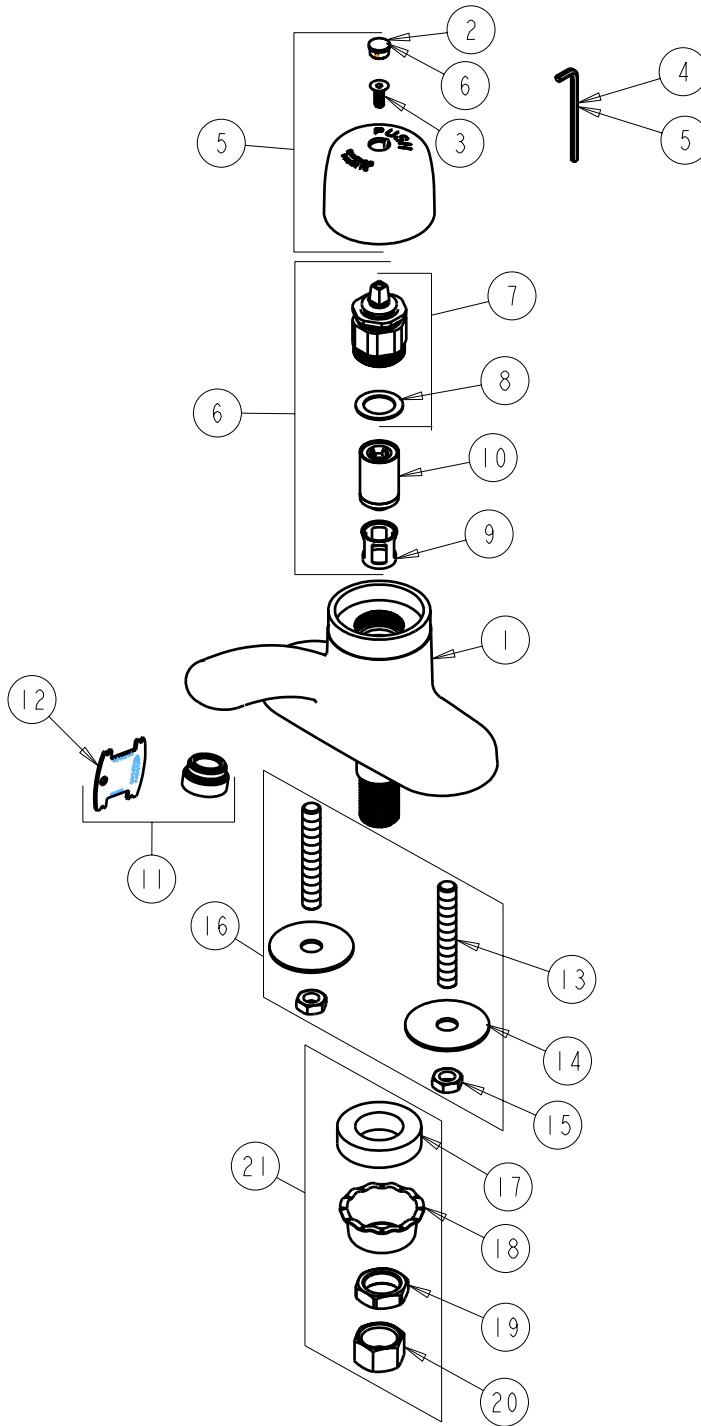

PARTS LIST

BY: SID
CHK'D:

FINISH: AS SPECIFIED
DATE: 07-15-05

3400-CP

ITEM NO.	PART NO.	DESCRIPTION	ITEM NO.	PART NO.	DESCRIPTION
1	-----	BODY	11	E2805	V.P. ECONO-FLO SPRAY OUTLET w/KEY
2	2500-005CP	HANDLE BUTTON	12	3-024	V.P. KEY
3	420-020NF	SCREW, 1/8 FLAT HEX HEAD X 1/2	13	634-215RBF	GUIDE SHANK
4	420-022NF	WRENCH, 1/8 HEX	14	634-124NF	STEEL WASHER
5	3400-002CP	HANDLE KIT	15	689-113RBF	LOCKNUT
6	3300-103KNF	ACTUATOR & CARTRIDGE KIT	16	126-PPNF	PRE-PACK
7	3300-003KNF	ACTUATOR ASSEMBLY	17	555-313	WASHER
8	3300-006NF	WASHER	18	1797-114	BASIN COCK WASHER
9	667-402	FILTER	19	49-004	LOCKNUT
10	671-XNNF	METERING VALVE CARTRIDGE	20	49-005	COUPLING NUT
		(3300-006NF REQUIRED - SOLD SEPARATELY)	21	150-PPNF	PRE-PACK