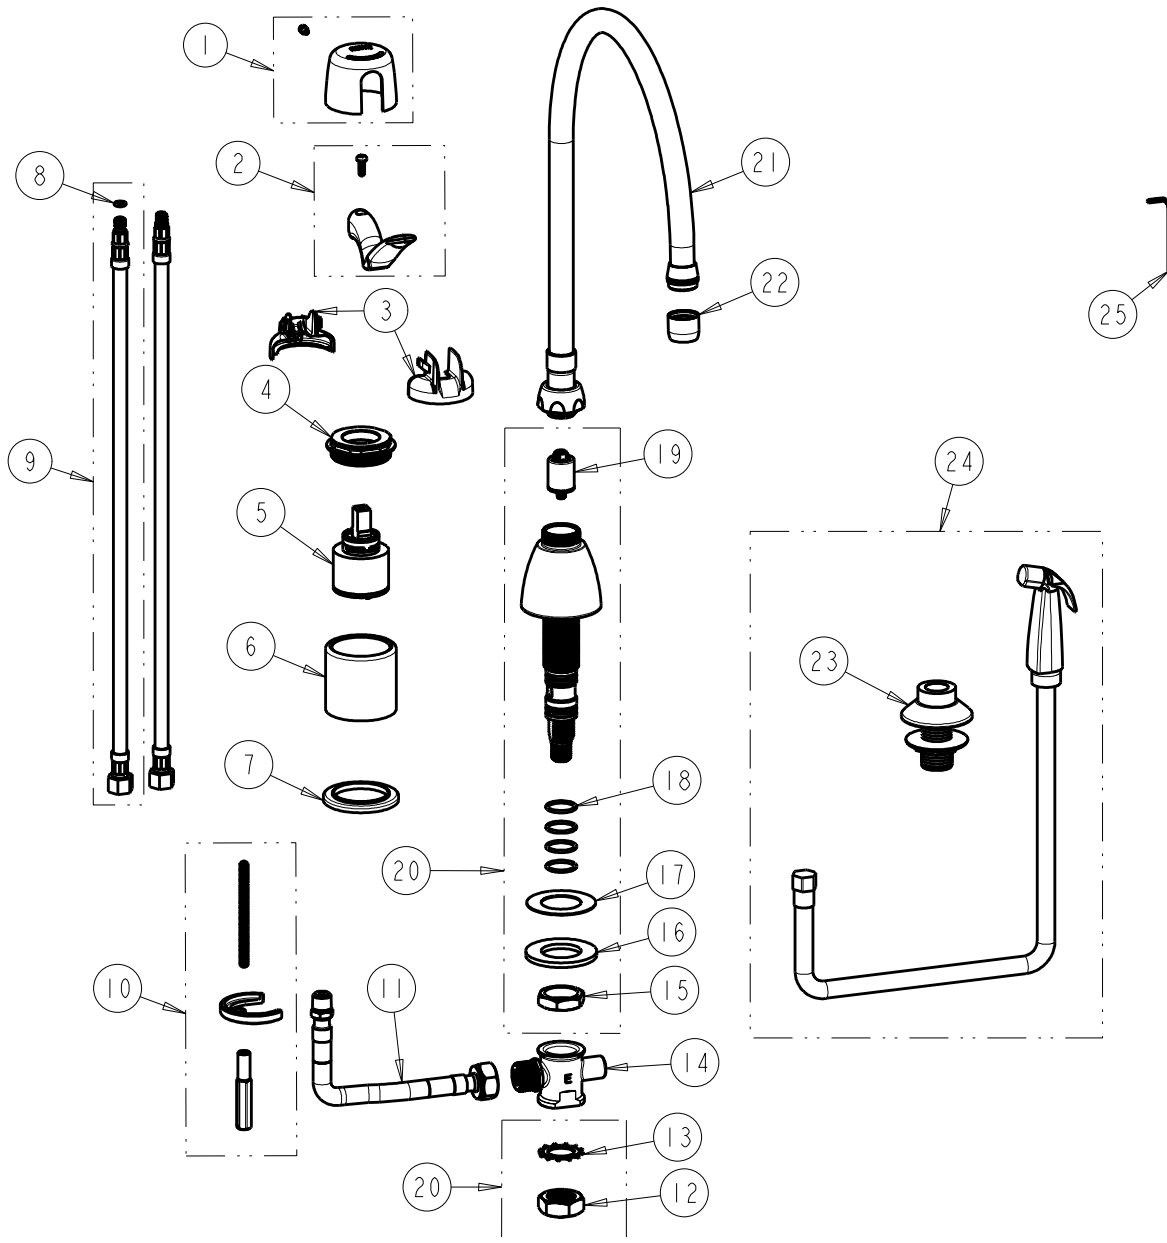

**CHICAGO FAUCETS**  
a Geberit company

2100 South Clearwater Drive  
Des Plaines, IL 60018  
Phone: 847-803-5000  
Fax: 847-803-5454  
www.chicagofaucets.com

**REPAIR PARTS**

FITTING NO.

2304-GN10AE3SWGAB

SUBMITTED MODEL NO.

BY: JAR DATE: 07-24-09

CHK: ~~JAR~~ REV: 12-07-18

ITEM NO.

**FOR TECHNICAL ASSISTANCE**  
1-800-TEC-TRUE (1-800-832-8783)

ITEM	PART NO.	DESCRIPTION	ITEM	PART NO.	DESCRIPTION
1	2200-122KJKCP	CAP AND SCREW ASSEMBLY	14	-----	TEE ASSEMBLY
2	2200-225KJKCP	LEVER HANDLE, 2-3/4"	15	250-054JKRBF	LOCKNUT
3	2200-021KJKNF	CARTRIDGE SPIN CAP ASSEMBLY	16	50-014JKNF	STEEL WASHER
4	2200-116JKRCF	NUT, HOLDDOWN	17	739-056JKNF	RUBBER WASHER
5	2300-XJKABNF	40 mm SINGLE LEVER CARTRIDGE	18	50-035JKABNF	O RING 0.739 X .070
6	-----	BODY (NOT SOLD SEPARATELY)	19	1103-006JKABNF	DIVERTER VALVE
7	2300-014JKCP	FLANGE, BODY	20	785-502KJKCP	SPOUT BASE
8	50-102JKABNF	O-RING .34 O.D. X .21 I.D X .07	21	GN10ASWGJKABCP	SPOUT
9	250-025KJKABNF	HOSE, SS BRAIDED 5/16-24 X 3/8	22	E3JKABCP	OUTLET, AERATOR 2.2 GPM
10	2200-015KJKNF	KIT, MOUNTING HARDWARE	23	1103-014KJKNF	FLANGE ASSEMBLY (BLACK)
11	250-006KJKABNF	HOSE W/ FIBER WASHER	24	1103-419KJKABNF	SPRAY HOSE & FLANGE (BLACK)
12	250-055JKNF	3/4-16 HEX JAM NUT	25	665-505JKNF	3/32" HEX KEY
13	250-056JKNF	3/4" LOCK WASHER			