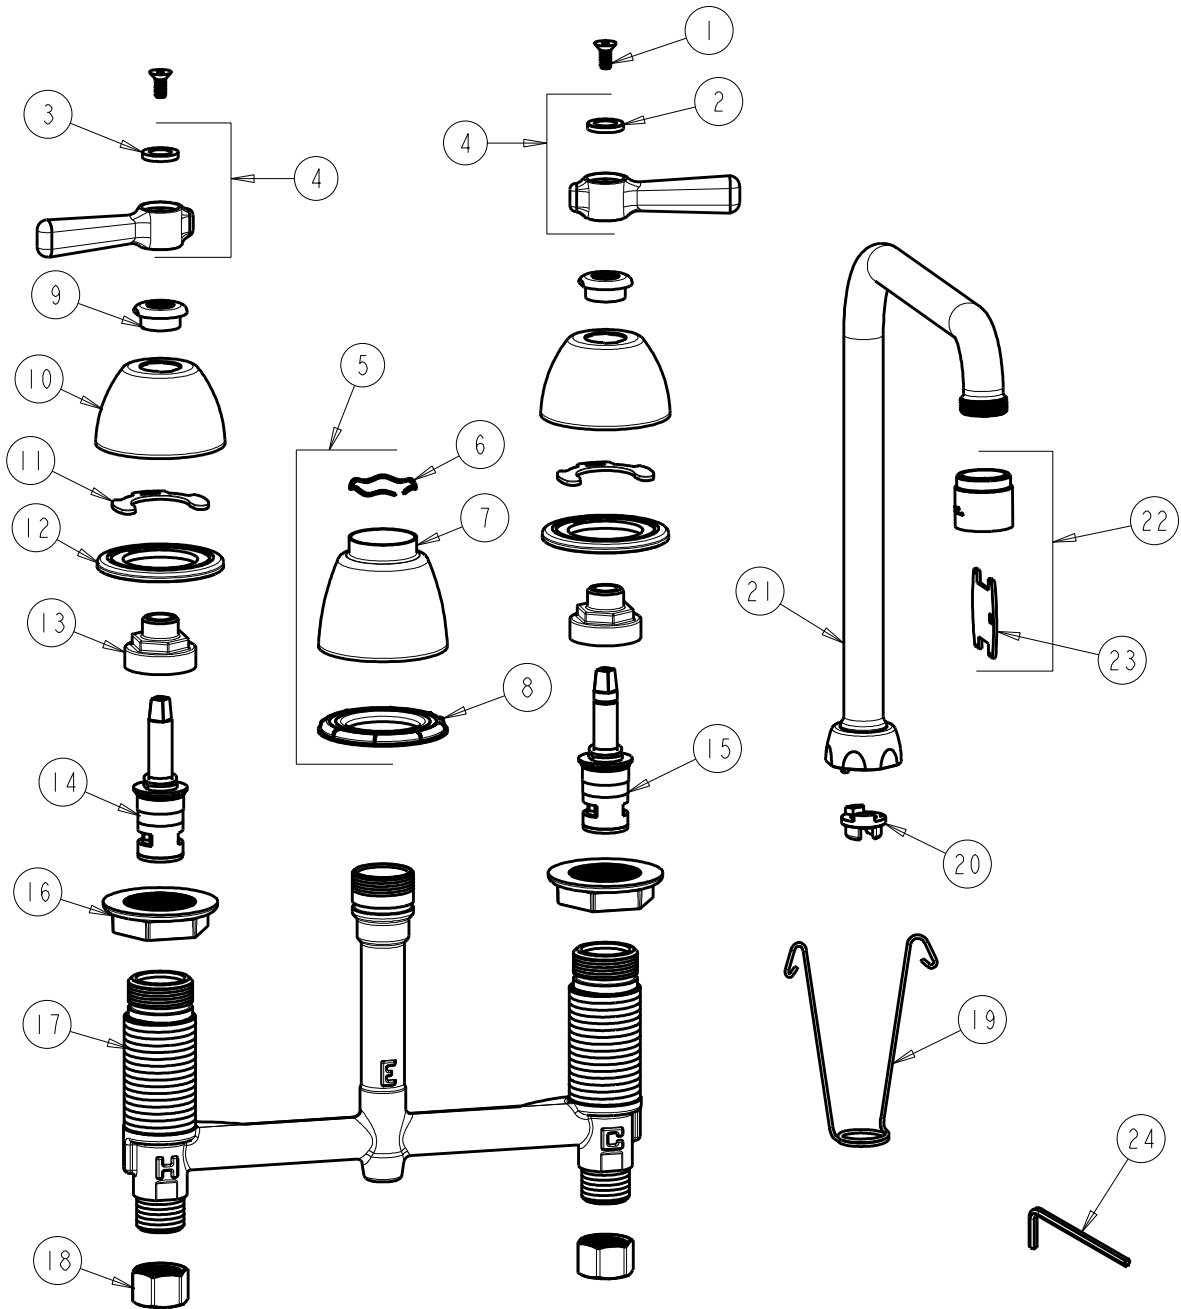

CHICAGO FAUCETS
a Geberit company

2100 South Clearwater Drive
Des Plaines, IL 60018
Phone: 847-803-5000
Fax: 847-803-5454
www.chicagofaucets.com

REPAIR PARTS

FITTING NO.

201-RSHA8AE35VPXKCP

SUBMITTED MODEL NO.

BY: SID DATE: 06-29-11

CHK: REV: 04-18-12

ITEM NO.

FOR TECHNICAL ASSISTANCE
1-800-TEC-TRUE (1-800-832-8783)

ITEM	PART NO.	DESCRIPTION	ITEM	PART NO.	DESCRIPTION
1	420-020JKNF	SCREW, 1/8 FLAT HEX HEAD X 1/2	13	274-014JKRBF	NUT, CAP
2	633-123JKNF	INDEX BUTTON (BLUE)	14	377-XKLHJKNF	LH CERAMIC CARTRIDGE 1/4
3	633-023JKNF	INDEX BUTTON (RED)	15	377-XKRHJKNF	RH CERAMIC CARTRIDGE 1/4
4	369-PRJKCP	LEVER HANDLE ASSEMBLY (PAIR)	16	250-004JKNF	LOCKNUT
5	785-400JKCP	SPOUT ESCUTCHEON KIT	17	-----	BODY, VALVE
6	50-038JKNF	WAVE WASHER	18	49-005JKRBF	COUPLING NUT
7	785-400JKCP	ESCUTCHEON, SPOUT BASE	19	200-008JKNF	HANGER
8	888-027JKNF	SPOUT ESCUTCHEON WASHER	20	786-001JKRBF	ADAPTER, RESTRICTED SWING
9	422-113JKCP	ESCUTCHEON NUT	21	HA8ARSJKCP	FOR PARTS SEE HA8ARSJKCP
10	250-082JKCP	ESCUTCHEON	22	E35VPJKCP	SOFTFLO AERATOR 1.5GPM VR
11	200-009JKNF	CLIP, RETAIN	23	3-024JKRCF	KEY, VP
12	888-026JKNF	WASHER, SEALING	24	420-022JKNF	WRENCH, VP 1/8 HEX