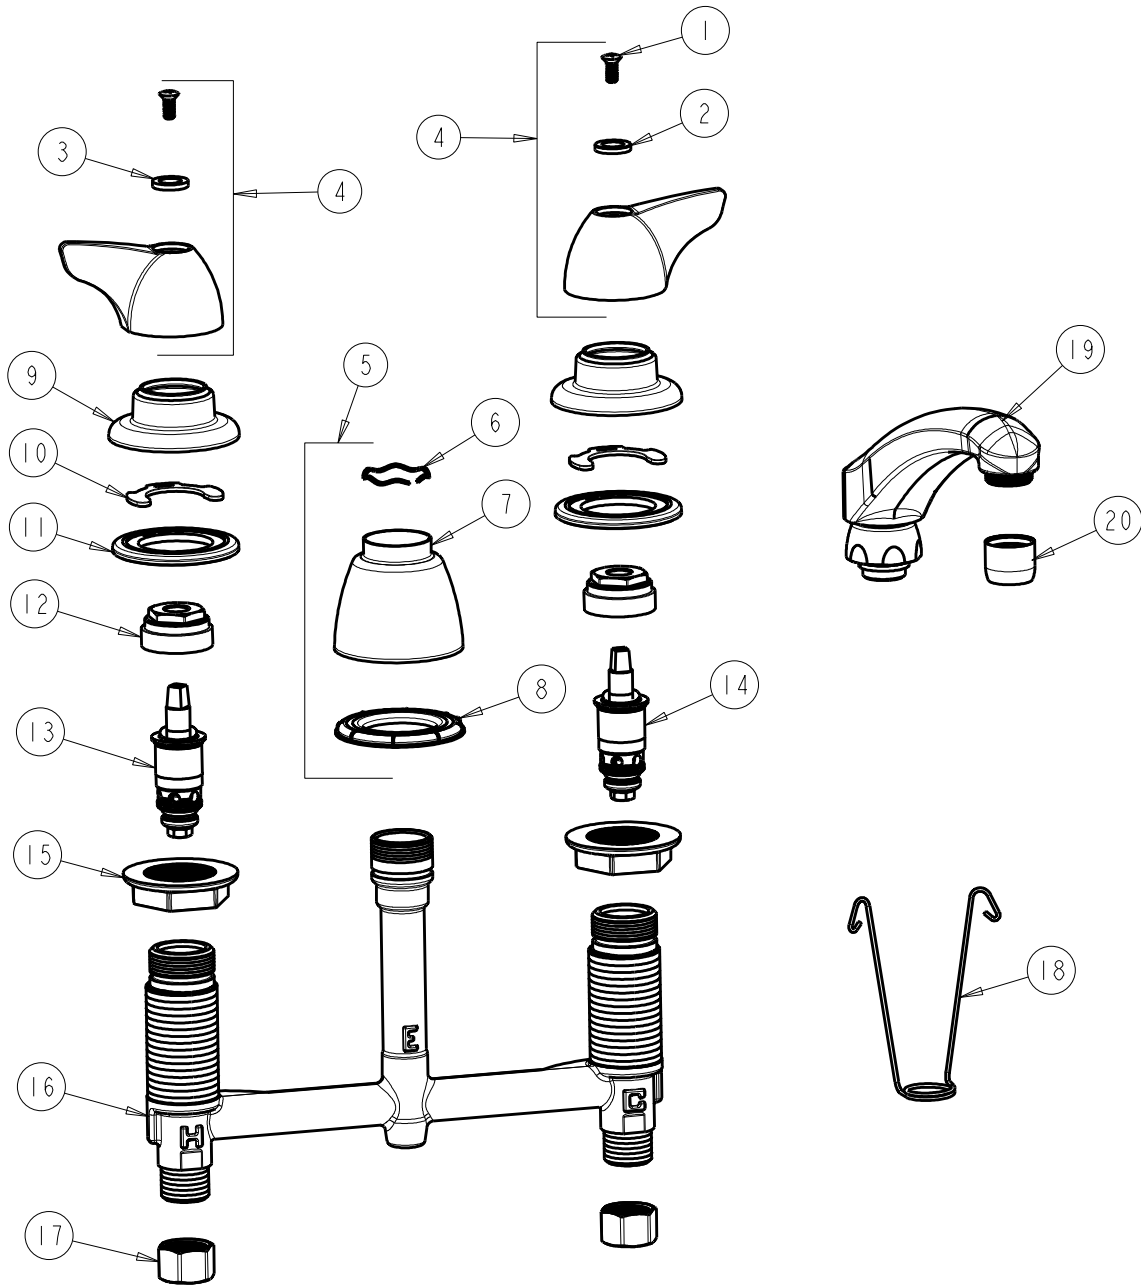

CHICAGO FAUCETS
a Geberit company

2100 South Clearwater Drive
Des Plaines, IL 60018
Phone: 847-803-5000
Fax: 847-803-5454
www.chicagofaucets.com

REPAIR PARTS

FITTING NO.

201-AL8-1000CP

SUBMITTED MODEL NO.

BY: SID DATE: 06-27-11

CHK: REV: 04-16-12

ITEM NO.

FOR TECHNICAL ASSISTANCE
1-800-TEC-TRUE (1-800-832-8783)

ITEM	PART NO.	DESCRIPTION	ITEM	PART NO.	DESCRIPTION
1	420-010JKRCF	SCREW, 10-32 UNC PH 1/2	11	888-026JKNF	WASHER, SEALING
2	633-123JKNF	INDEX BUTTON (BLUE)	12	400-004JKRBF	NUT, CAP
3	633-023JKNF	INDEX BUTTON (RED)	13	1-100XTJKNF	QUATURN CARTRIDGE (LH)
4	1000-PRJKCP	WING HANDLE ASSEMBLY (PAIR)	14	1-099XTJKNF	QUATURN CARTRIDGE (RH)
5	785-400JKCP	SPOUT ESCUTCHEON KIT	15	250-004JKNF	LOCKNUT
6	50-038JKNF	WAVE WASHER	16	—	BODY, VALVE
7	785-400JKCP	ESCUTCHEON, SPOUT BASE	17	49-005JKRBF	COUPLING NUT
8	888-027JKNF	SPOUT ESCUTCHEON WASHER	18	200-008JKNF	HANGER
9	250-083JKCP	ESCUTCHEON	19	L8LESSE3JKCP	SPOUT
10	200-009JKNF	CLIP, RETAIN	20	E3JKCP	SOFTFLO AERATOR 2.2 GPM