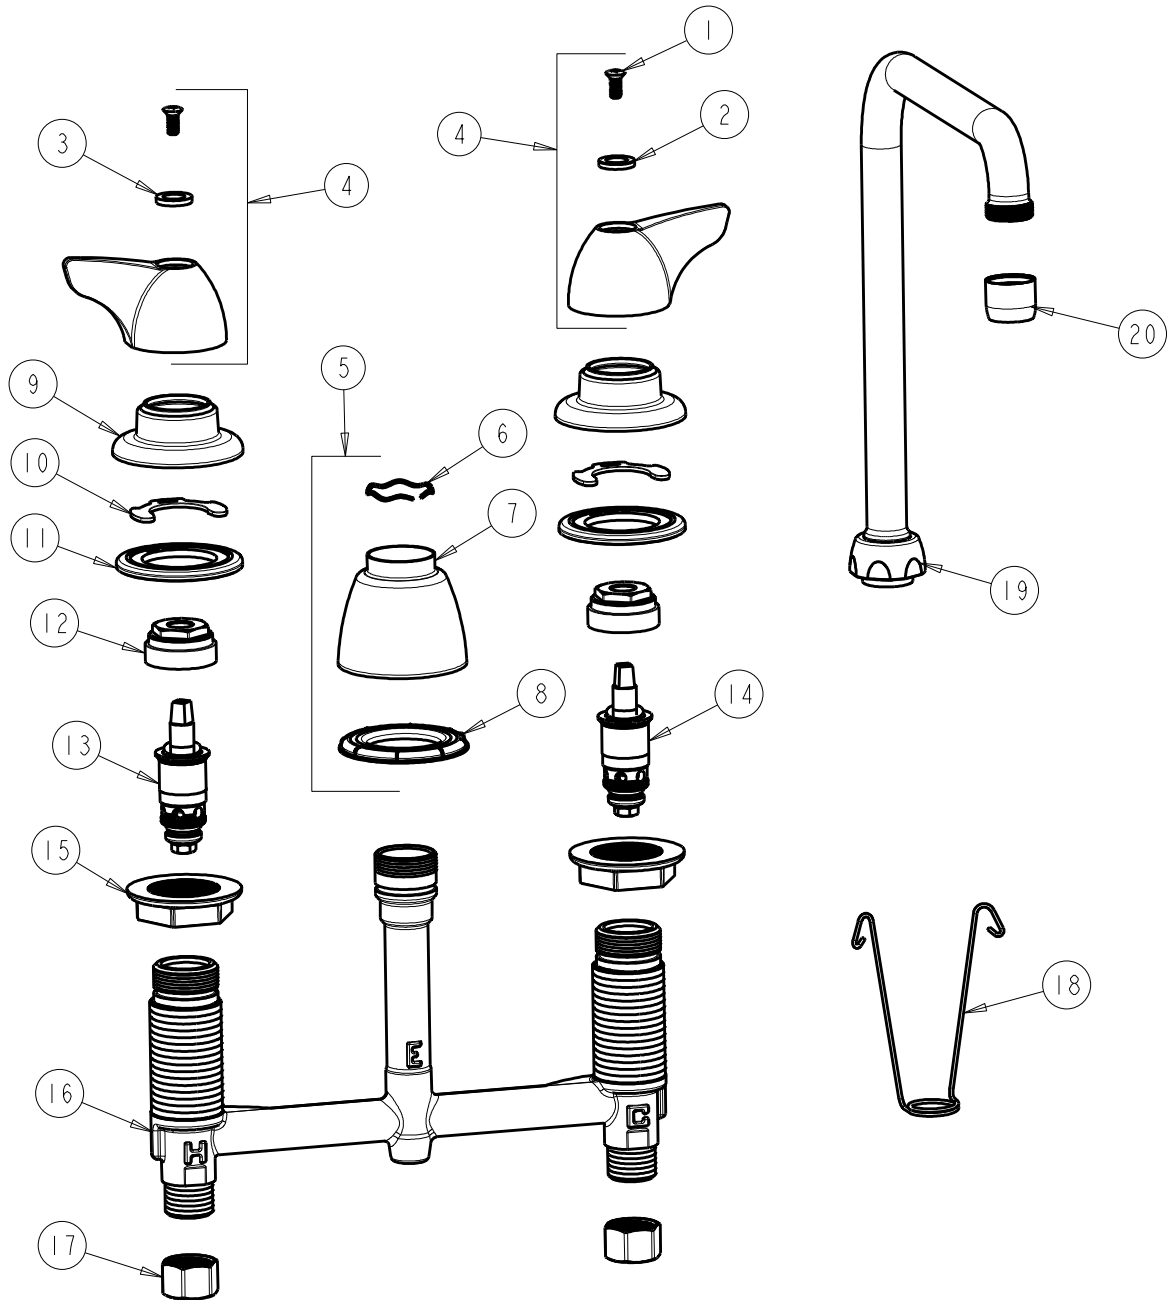

CHICAGO FAUCETS

a Geberit company

2100 South Clearwater Drive
Des Plaines, IL 60018
Phone: 847-803-5000
Fax: 847-803-5454
www.chicagofaucets.com

REPAIR PARTS

BY: SID DATE: 06-27-11
CHK: REV: 04-16-12

FITTING NO.

201-AHA8-1000CP

SUBMITTED MODEL NO.

ITEM NO.

FOR TECHNICAL ASSISTANCE
1-800-TEC-TRUE (1-800-832-8783)

ITEM	PART NO.	DESCRIPTION	ITEM	PART NO.	DESCRIPTION
1	420-010JKRCF	SCREW, 10-32 UNC PH 1/2	11	888-026JKNF	WASHER, SEALING
2	633-123JKNF	INDEX BUTTON (BLUE)	12	400-004JKRBF	NUT, CAP
3	633-023JKNF	INDEX BUTTON (RED)	13	1-100XTJKNF	QUATURN CARTRIDGE (LH)
4	1000-PRJKCP	WING HANDLE ASSEMBLY (PAIR)	14	1-099XTJKNF	QUATURN CARTRIDGE (RH)
5	785-400JKCP	SPOUT ESCUTCHEON KIT	15	250-004JKNF	LOCKNUT
6	50-038JKNF	WAVE WASHER	16	—	BODY, VALVE
7	785-400JKCP	ESCUTCHEON, SPOUT BASE	17	49-005JKRBF	COUPLING NUT
8	888-027JKNF	SPOUT ESCUTCHEON WASHER	18	200-008JKNF	HANGER
9	250-083JKCP	ESCUTCHEON	19	HA8AJKCP	HIGH ARCH SWING SPOUT
10	200-009JKNF	CLIP, RETAIN	20	E3JKCP	SOFTFLO AERATOR 2.2 GPM