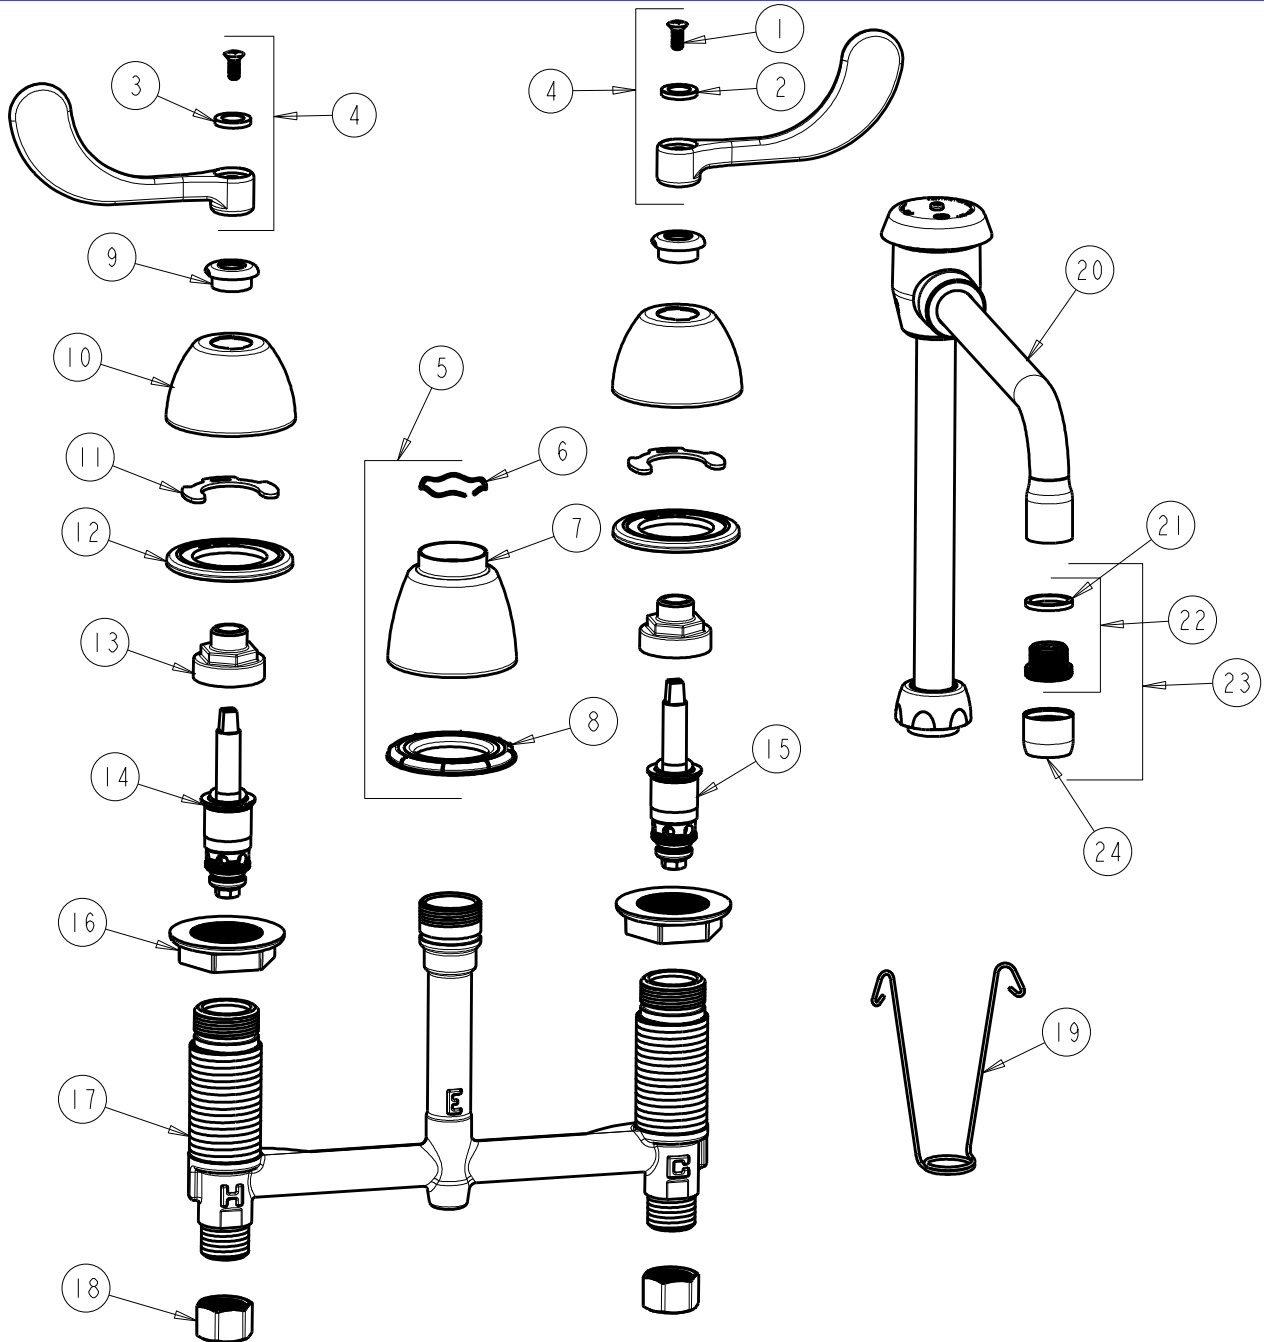

CHICAGO FAUCETS
a Geberit company

2100 South Clearwater Drive
Des Plaines, IL 60018
Phone: 847-803-5000
Fax: 847-803-5454
www.chicagofaucets.com

REPAIR PARTS

FITTING NO.

201-AGN8BVBE3-2-317CP

SUBMITTED MODEL NO.

ITEM NO.

BY: SID DATE: 06-29-09

CHK: REV: 04-23-12

FOR TECHNICAL ASSISTANCE
1-800-TEC-TRUE (1-800-832-8783)

ITEM	PART NO.	DESCRIPTION	ITEM	PART NO.	DESCRIPTION
1	420-010JKRCF	SCREW, 10-32 UNC PH 1/2	13	274-014JKRBF	NUT, CAP
2	633-123JKNF	INDEX BUTTON (BLUE)	14	377-XTLHJKNF	LH QUATURN CARTRIDGE
3	633-023JKNF	INDEX BUTTON (RED)	15	377-XTRHJKNF	RH QUATURN CARTRIDGE
4	317-PRJKCP	HANDLE, 4" WRISTBLADE (PAIR)	16	250-004JKNF	LOCKNUT
5	785-400JKCP	SPOUT ESCUTCHEON KIT	17	—	BODY, VALVE
6	50-038JKNF	WAVE WASHER	18	49-005JKRBF	COUPLING NUT
7	785-400JKCP	ESCUTCHEON, SPOUT BASE	19	200-008JKNF	HANGER
8	888-027JKNF	SPOUT ESCUTCHEON WASHER	20	GN8BVBJKCP	VACUUM BREAKER SWING SPOUT
9	422-113JKCP	ESCUTCHEON NUT	21	229-003JKNF	WASHER
10	250-082JKCP	ESCUTCHEON	22	K2JKRCF	ADAPTER w/WASHER
11	200-009JKNF	CLIP, RETAIN	23	E3-2JKCP	SOFTFLO AERATOR WITH ADAPTER
12	888-026JKNF	WASHER, SEALING	24	E3JKCP	SOFTFLO AERATOR 2.2 GPM