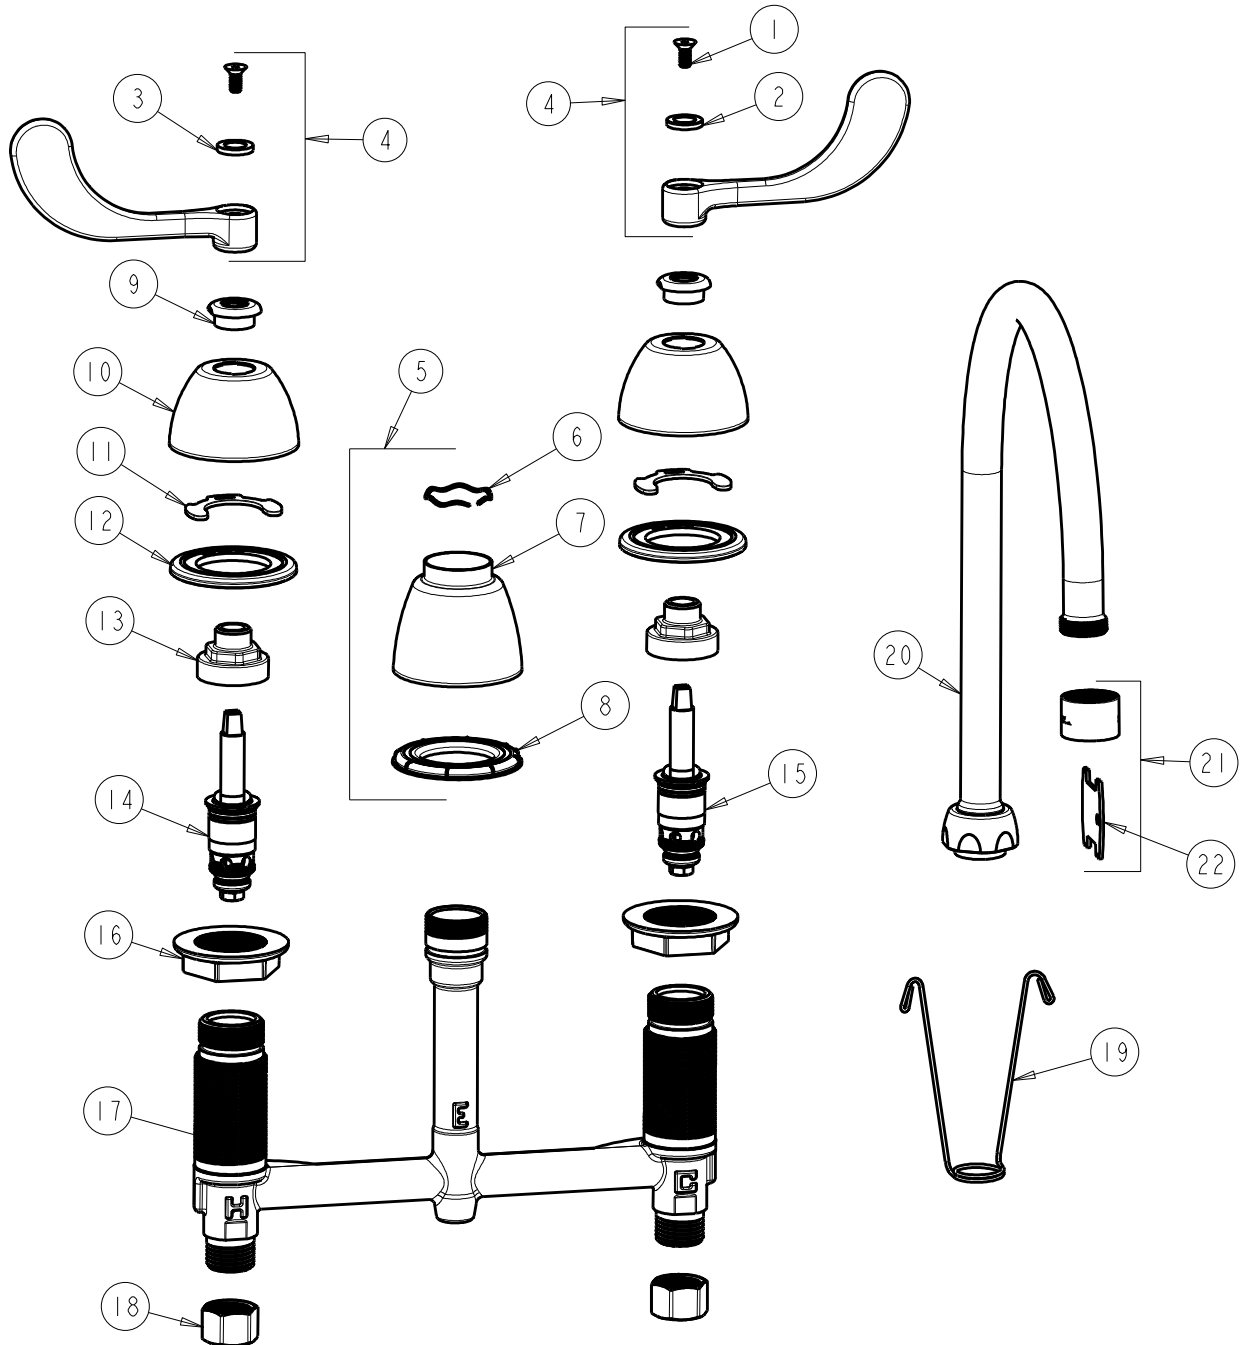

CHICAGO FAUCETS
a Geberit company

2100 South Clearwater Drive
Des Plaines, IL 60018
Phone: 847-803-5000
Fax: 847-803-5454
www.chicagofaucets.com

REPAIR PARTS

FITTING NO.

201-AGN8AE3V-317AB

SUBMITTED MODEL NO.

ITEM NO.

BY: SID DATE: 07-21-16

CHK: *S/D* REV:

FOR TECHNICAL ASSISTANCE
1-800-TEC-TRUE (1-800-832-8783)

ITEM	PART NO.	DESCRIPTION	ITEM	PART NO.	DESCRIPTION
1	420-020JKNF	SCREW, 1/8 FLAT HEX HEAD X 1/2	12	888-026JKNF	WASHER, SEALING
2	633-123JKNF	INDEX BUTTON (BLUE)	13	274-014JKRBF	NUT, CAP
3	633-023JKNF	INDEX BUTTON (RED)	14	377-XTLHJKABNF	LH QUATURN CARTRIDGE
4	317-PRJKCP	HANDLE, 4" WRISTBLADE (PAIR)	15	377-XTRHJKABNF	RH QUATURN CARTRIDGE
5	785-400JKCP	KIT, SPOUT ESCUTCHEON	16	250-004JKNF	LOCKNUT
6	50-038JKNF	WAVE WASHER	17	-----	BODY, VALVE
7	785-400JKCP	ESCUTCHEON, SPOUT BASE	18	49-005JKRBF	COUPLING NUT
8	888-027JKNF	SPOUT ESCUTCHEON WASHER	19	200-008JKNF	HANGER
9	422-113JKCP	ESCUTCHEON NUT	20	GN8AJKABCP	SPOUT, GN 8" C-C
10	250-082JKCP	ESCUTCHEON	21	E3VPJKABCP	OUTLET VP, AERATOR 2.2 GPM
11	200-009JKNF	CLIP, RETAIN	22	3-024JKRCF	KEY, VP