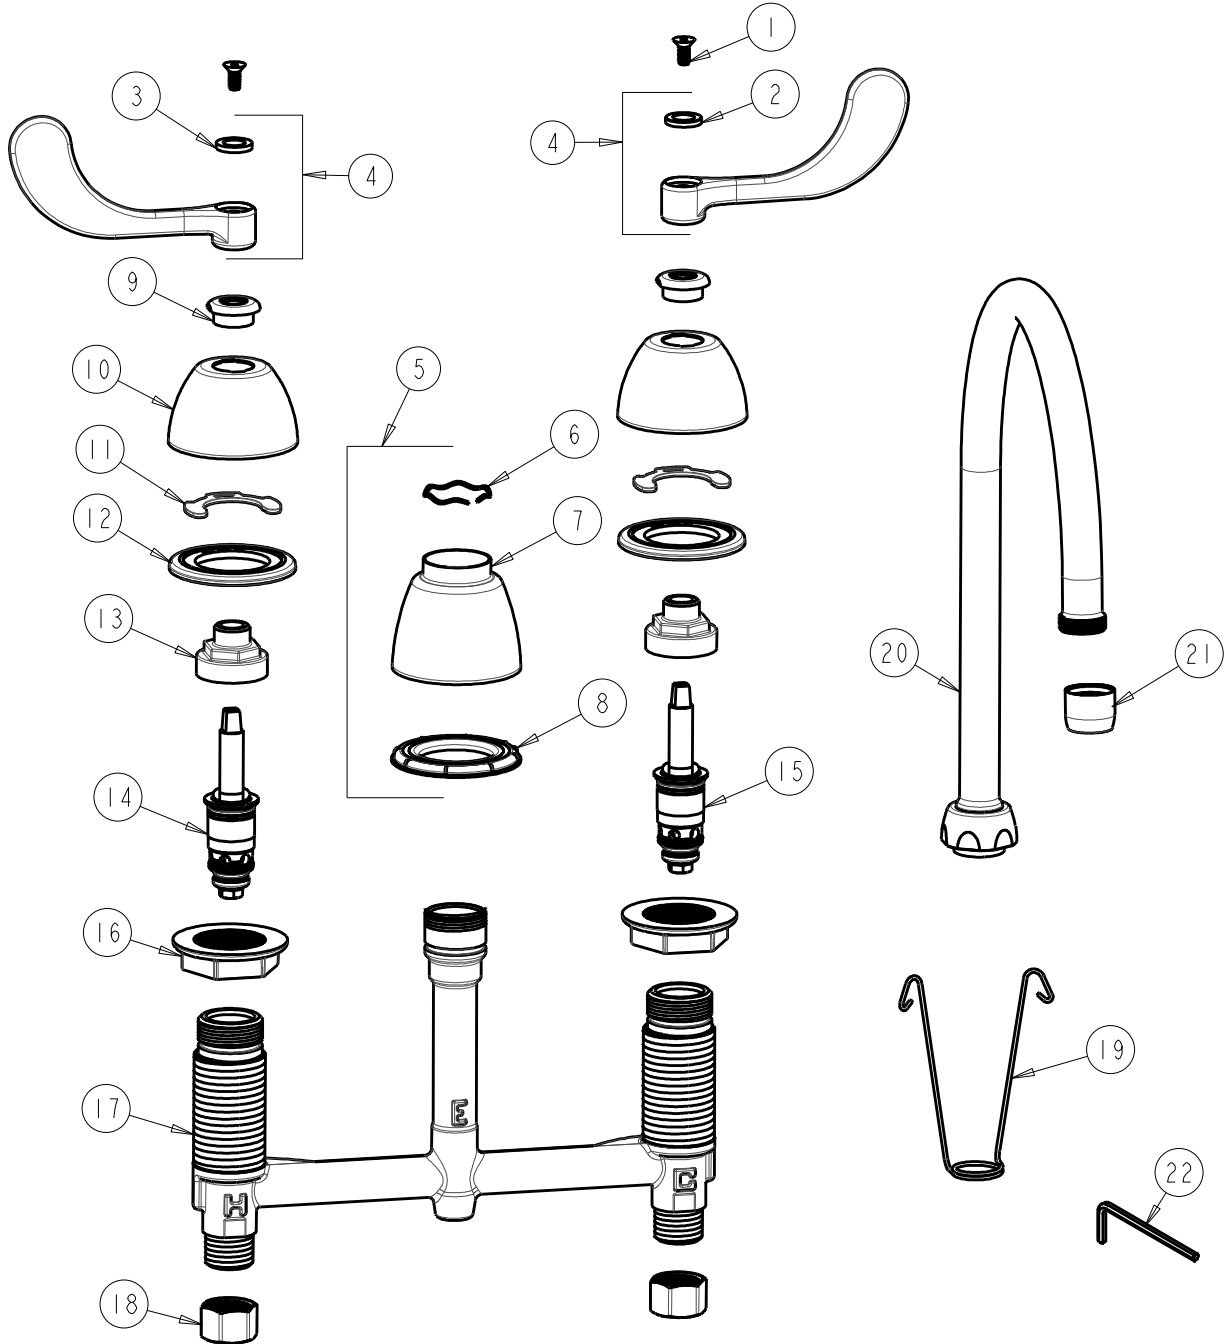

CHICAGO FAUCETS 

a Geberit company

FOR TECHNICAL ASSISTANCE
1-800-TEC-TRUE (1-800-832-8783)

2100 South Clearwater Drive
Des Plaines, IL 60018
Phone: 847-803-5000
Fax: 847-803-5454
www.chicagofaucets.com

REPAIR PARTS

BY: SID DATE: 06-24-13
CHK:  REV:

FITTING NO.

201-AGN8AE3-317VAB

SUBMITTED MODEL NO.

ITEM NO.

ITEM	PART NO.	DESCRIPTION	ITEM	PART NO.	DESCRIPTION
1	420-020JKNF	SCREW, 1/8 FLAT HEX HEAD X 1/2	12	888-026JKNF	WASHER, SEALING
2	633-123JKNF	INDEX BUTTON (BLUE)	13	274-014JKRBF	NUT, CAP
3	633-023JKNF	INDEX BUTTON (RED)	14	377-XTLHJKABNF	LH QUATURN CARTRIDGE
4	317-PRJKCP	HANDLE, 4" WRISTBLADE (PAIR)	15	377-XTRHJKABNF	RH QUATURN CARTRIDGE
5	785-400JKCP	KIT, SPOUT ESCUTCHEON	16	250-004JKNF	LOCKNUT
6	50-038JKNF	WAVE WASHER	17	-----	BODY, VALVE
7	785-400JKCP	ESCUTCHEON, SPOUT BASE	18	49-005JKRBF	COUPLING NUT
8	888-027JKNF	SPOUT ESCUTCHEON WASHER	19	200-008JKNF	HANGER
9	422-113JKCP	ESCUTCHEON NUT	20	GN8JKABCP	FOR PARTS SEE GN8JKABCP
10	250-082JKCP	ESCUTCHEON	21	E3JKABCP	SOFTFLO AERATOR 2.2 GPM
11	200-009JKNF	CLIP, RETAIN	22	420-022JKNF	WRENCH. VP 1/8 HEX