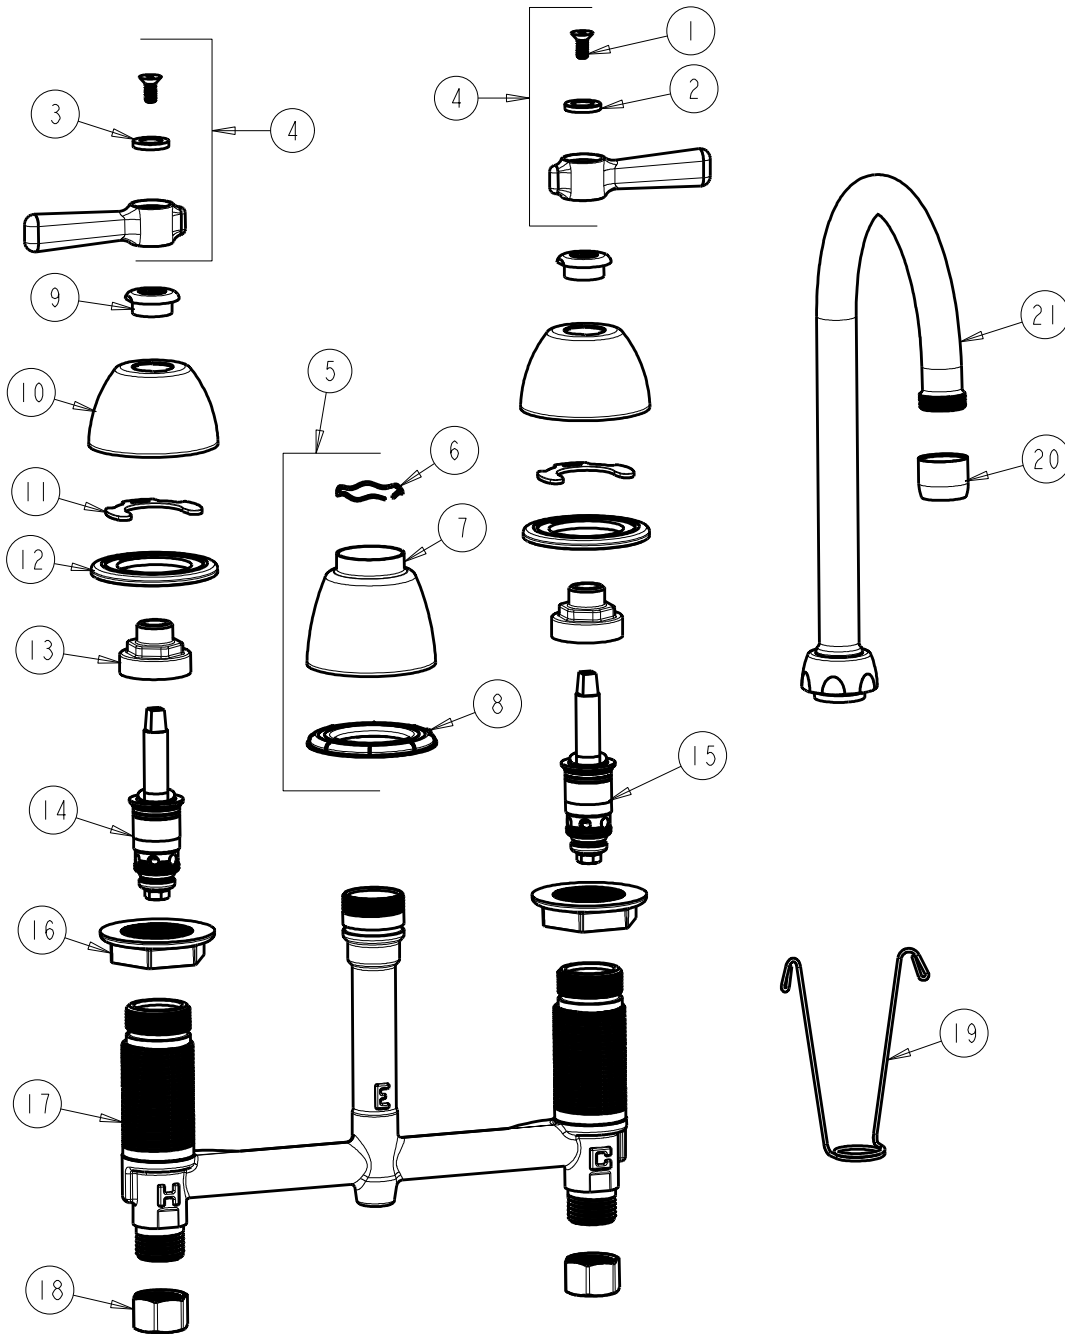

FITTING NO.
201-AGN2AE3ABCP

SUBMITTED MODEL NO.

ITEM NO.

FOR TECHNICAL ASSISTANCE
1-800-TEC-TRUE (1-800-832-8783)

ITEM	PART NO.	DESCRIPTION	ITEM	PART NO.	DESCRIPTION
1	420-020JKNF	SCREW, 1/8 FLAT HEX HEAD X 1/2	12	888-026JKNF	WASHER, SEALING
2	633-123JKNF	INDEX BUTTON (BLUE)	13	274-014JKRBF	NUT, CAP
3	633-023JKNF	INDEX BUTTON (RED)	14	377-XTLHJKABNF	LH QUATURN CARTRIDGE
4	369-PRJKCP	HANDLE, 2-3/8" LEVER (PAIR)	15	377-XTRHJKABNF	RH QUATURN CARTRIDGE
5	785-400JKKCP	KIT, SPOUT ESCUTCHEON	16	250-004JKNF	LOCKNUT
6	50-038JKNF	WAVE WASHER	17	-----	BODY, VALVE
7	785-400JKCP	ESCUTCHEON, SPOUT BASE	18	49-005JKRBF	COUPLING NUT
8	888-027JKNF	SPOUT ESCUTCHEON WASHER	19	200-008JKNF	HANGER
9	422-113JKCP	ESCUTCHEON NUT	20	E3JKABCP	SOFTFLO AERATOR 2.2 GPM
10	250-082JKCP	ESCUTCHEON	21	GN2AJKABCP	SPOUT, GN SPOUT 5-1/4" C-C
11	200-009JKNF	CLIP, RETAIN			