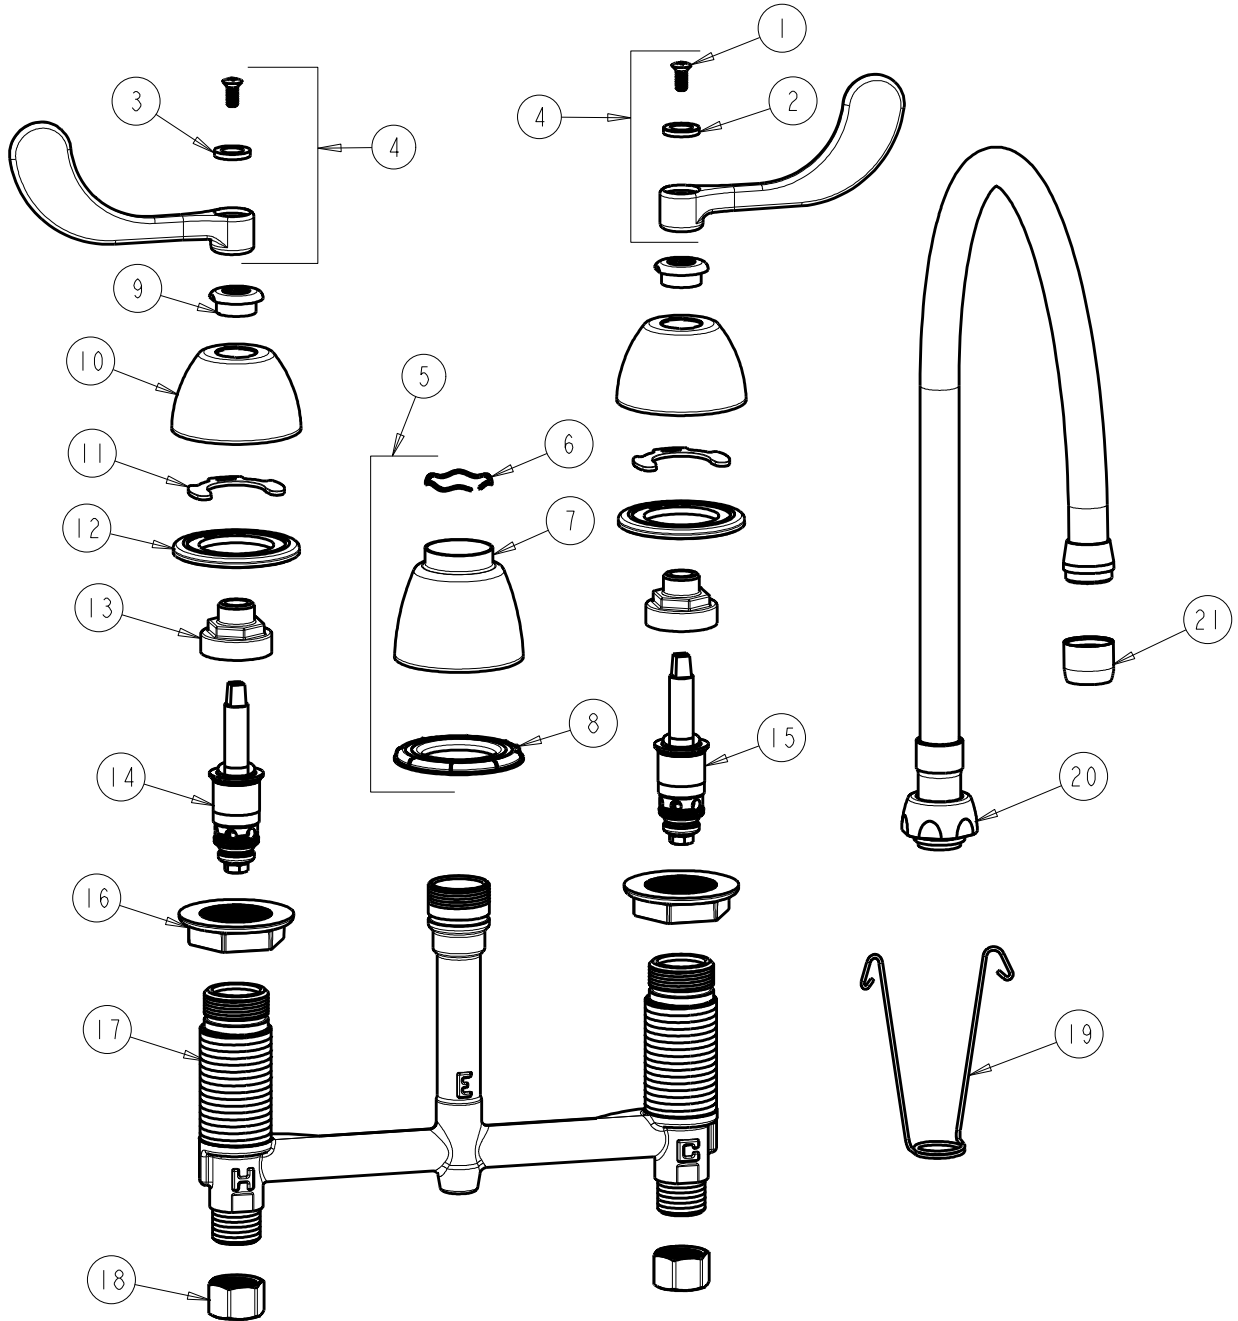

CHICAGO FAUCETS
a Geberit company

2100 South Clearwater Drive
Des Plaines, IL 60018
Phone: 847-803-5000
Fax: 847-803-5454
www.chicagofaucets.com

REPAIR PARTS

FITTING NO.

201-AGN10AE3SWG317CP

SUBMITTED MODEL NO.

ITEM NO.

BY: SID DATE: 02-24-02

CHK: REV: 04-17-12

FOR TECHNICAL ASSISTANCE
1-800-TEC-TRUE (1-800-832-8783)

| ITEM | PART NO. | DESCRIPTION | ITEM | PART NO. | DESCRIPTION |
|------|--------------|------------------------------|------|--------------|-------------------------|
| 1 | 420-010JKRCF | SCREW, 10-32 UNC PH 1/2 | 12 | 888-026JKNF | WASHER, SEALING |
| 2 | 633-123JKNF | INDEX BUTTON (BLUE) | 13 | 274-014JKRBF | NUT, CAP |
| 3 | 633-023JKNF | INDEX BUTTON (RED) | 14 | 377-XTLHJKNF | LH QUATURN CARTRIDGE |
| 4 | 317-PRJKCP | HANDLE, 4" WRISTBLADE (PAIR) | 15 | 377-XTRHJKNF | RH QUATURN CARTRIDGE |
| 5 | 785-400JKCP | SPOUT ESCUTCHEON KIT | 16 | 250-004JKNF | LOCKNUT |
| 6 | 50-038JKNF | WAVE WASHER | 17 | ---- | BODY, VALVE |
| 7 | 785-400JKCP | ESCUTCHEON, SPOUT BASE | 18 | 49-005JKRBF | COUPLING NUT |
| 8 | 888-027JKNF | SPOUT ESCUTCHEON WASHER | 19 | 200-008JKNF | HANGER |
| 9 | 422-113JKCP | ESCUTCHEON NUT | 20 | GN10ASWGJKCP | SPOUT |
| 10 | 250-082JKCP | ESCUTCHEON | 21 | E3JKCP | SOFTFLO AERATOR 2.2 GPM |
| 11 | 200-009JKNF | CLIP, RETAIN | | | |