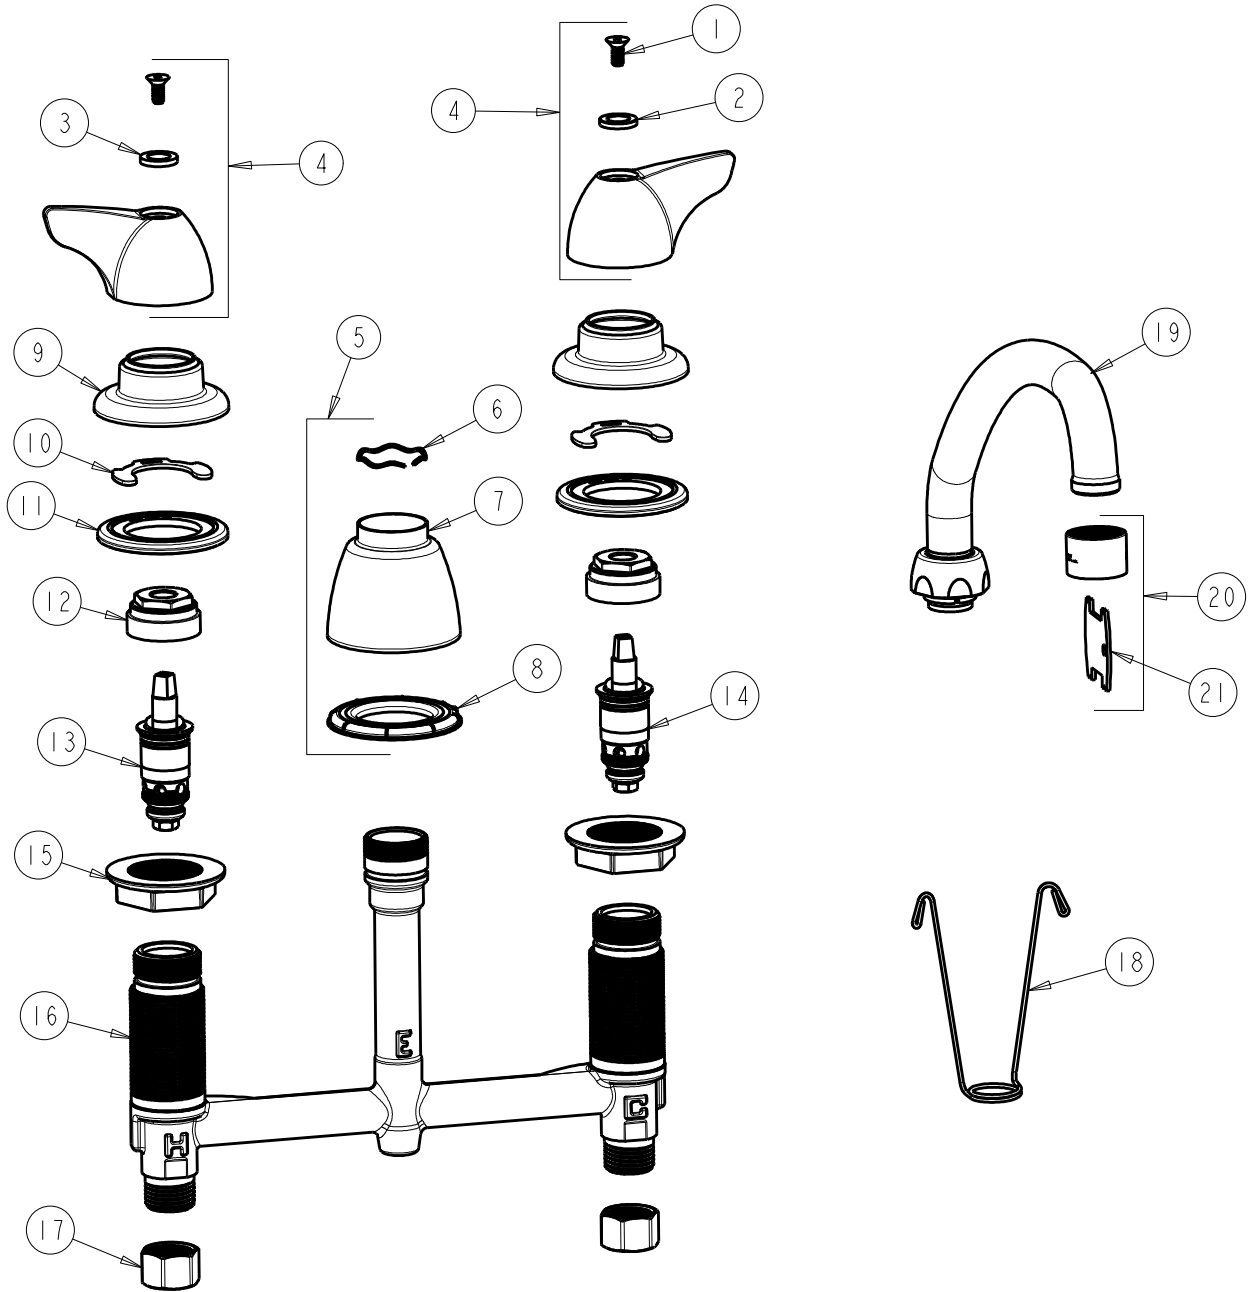

CHICAGO FAUCETS
a Geberit company

2100 South Clearwater Drive
Des Plaines, IL 60018
Phone: 847-803-5000
Fax: 847-803-5454
www.chicagofaucets.com

REPAIR PARTS

BY: SID DATE: 05-18-16
CHK: *AR* REV:

FITTING NO.

201-AE35V1000ABCP

SUBMITTED MODEL NO.

ITEM NO.

FOR TECHNICAL ASSISTANCE
1-800-TEC-TRUE (1-800-832-8783)

ITEM	PART NO.	DESCRIPTION	ITEM	PART NO.	DESCRIPTION
1	420-020JKNF	SCREW, 1/8 FLAT HEX HEAD X 1/2	12	400-004JKRBF	NUT, CAP
2	633-123JKNF	INDEX BUTTON (BLUE)	13	1-100XTJKABNF	QUATURN CARTRIDGE (LH)
3	633-023JKNF	INDEX BUTTON (RED)	14	1-099XTJKABNF	QUATURN CARTRIDGE (RH)
4	1000-PRJKCP	WING HANDLE ASSEMBLY (PAIR)	15	250-004JKNF	LOCKNUT
5	785-400JKKCP	KIT, SPOUT ESCUTCHEON	16	-----	BODY, VALVE
6	50-038JKNF	WAVE WASHER	17	49-005JKRBF	COUPLING NUT
7	785-400JKCP	ESCUTCHEON, SPOUT BASE	18	200-008JKNF	HANGER
8	888-027JKNF	SPOUT ESCUTCHEON WASHER	19	L9LEOJKAB	SPOUT, 9-1/2 C-C
9	250-083JKCP	ESCUTCHEON	20	E35VPJKABCP	OUTLET VP, AERATOR 1.5 GPM
10	200-009JKNF	CLIP, RETAIN	21	3-024JKRCF	KEY, VP
11	888-026JKNF	WASHER, SEALING			