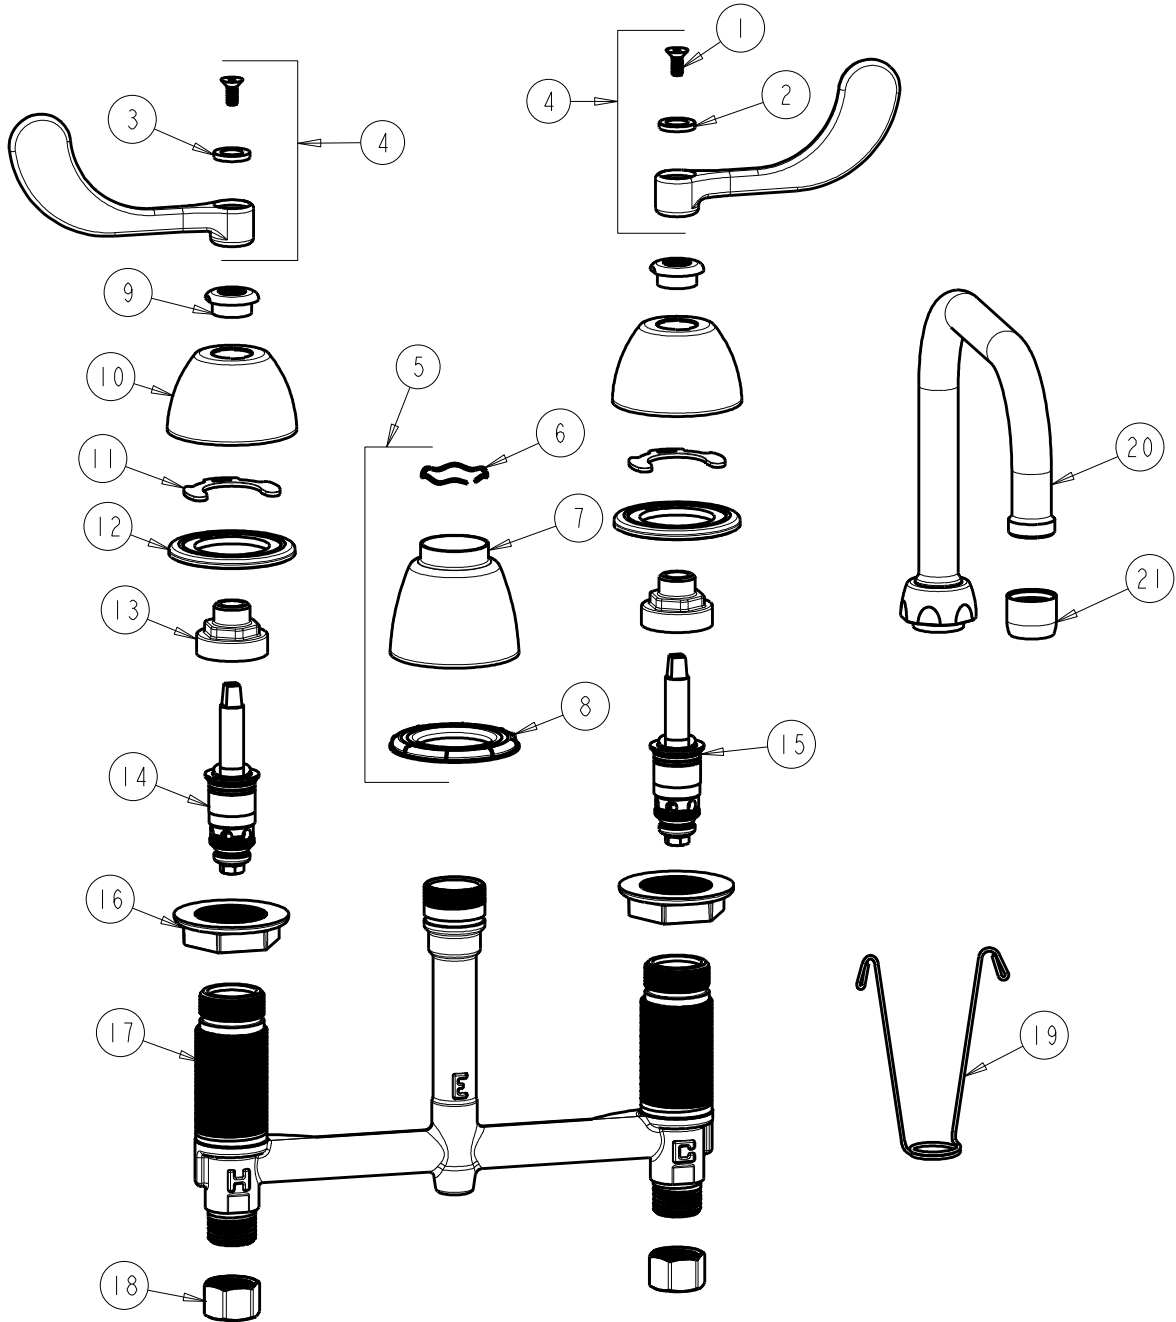

CHICAGO FAUCETS
a Geberit company

2100 South Clearwater Drive
Des Plaines, IL 60018
Phone: 847-803-5000
Fax: 847-803-5454
www.chicagofaucets.com

REPAIR PARTS

FITTING NO.

201-ADB6AE3-317AB

SUBMITTED MODEL NO.

BY: JAR DATE: 11-21-16

CHK: *JAR* REV:

ITEM NO.

FOR TECHNICAL ASSISTANCE
1-800-TEC-TRUE (1-800-832-8783)

ITEM	PART NO.	DESCRIPTION	ITEM	PART NO.	DESCRIPTION
1	420-020JKNF	SCREW, 1/8 FLAT HEX HEAD X 1/2	12	888-026JKNF	WASHER, SEALING
2	633-123JKNF	INDEX BUTTON (BLUE)	13	274-014JKRBF	NUT, CAP
3	633-023JKNF	INDEX BUTTON (RED)	14	377-XTLHJKABNF	LH QUATURN CARTRIDGE
4	317-PRJKCP	HANDLE, 4" WRISTBLADE (PAIR)	15	377-XTRHJKABNF	RH QUATURN CARTRIDGE
5	785-400JKCP	KIT, SPOUT ESCUTCHEON	16	250-004JKNF	LOCKNUT
6	50-038JKNF	WAVE WASHER	17	-----	BODY, VALVE
7	785-400JKCP	ESCUTCHEON, SPOUT BASE	18	49-005JKRBF	COUPLING NUT
8	888-027JKNF	SPOUT ESCUTCHEON WASHER	19	200-008JKNF	HANGER
9	422-113JKCP	ESCUTCHEON NUT	20	DB6AJKABCP	SPOUT, DOUBLE BEND 6-1/4" C-C
10	250-082JKCP	ESCUTCHEON	21	E3JKABCP	SOFTFLO AERATOR 2.2 GPM
11	200-009JKNF	CLIP, RETAIN			