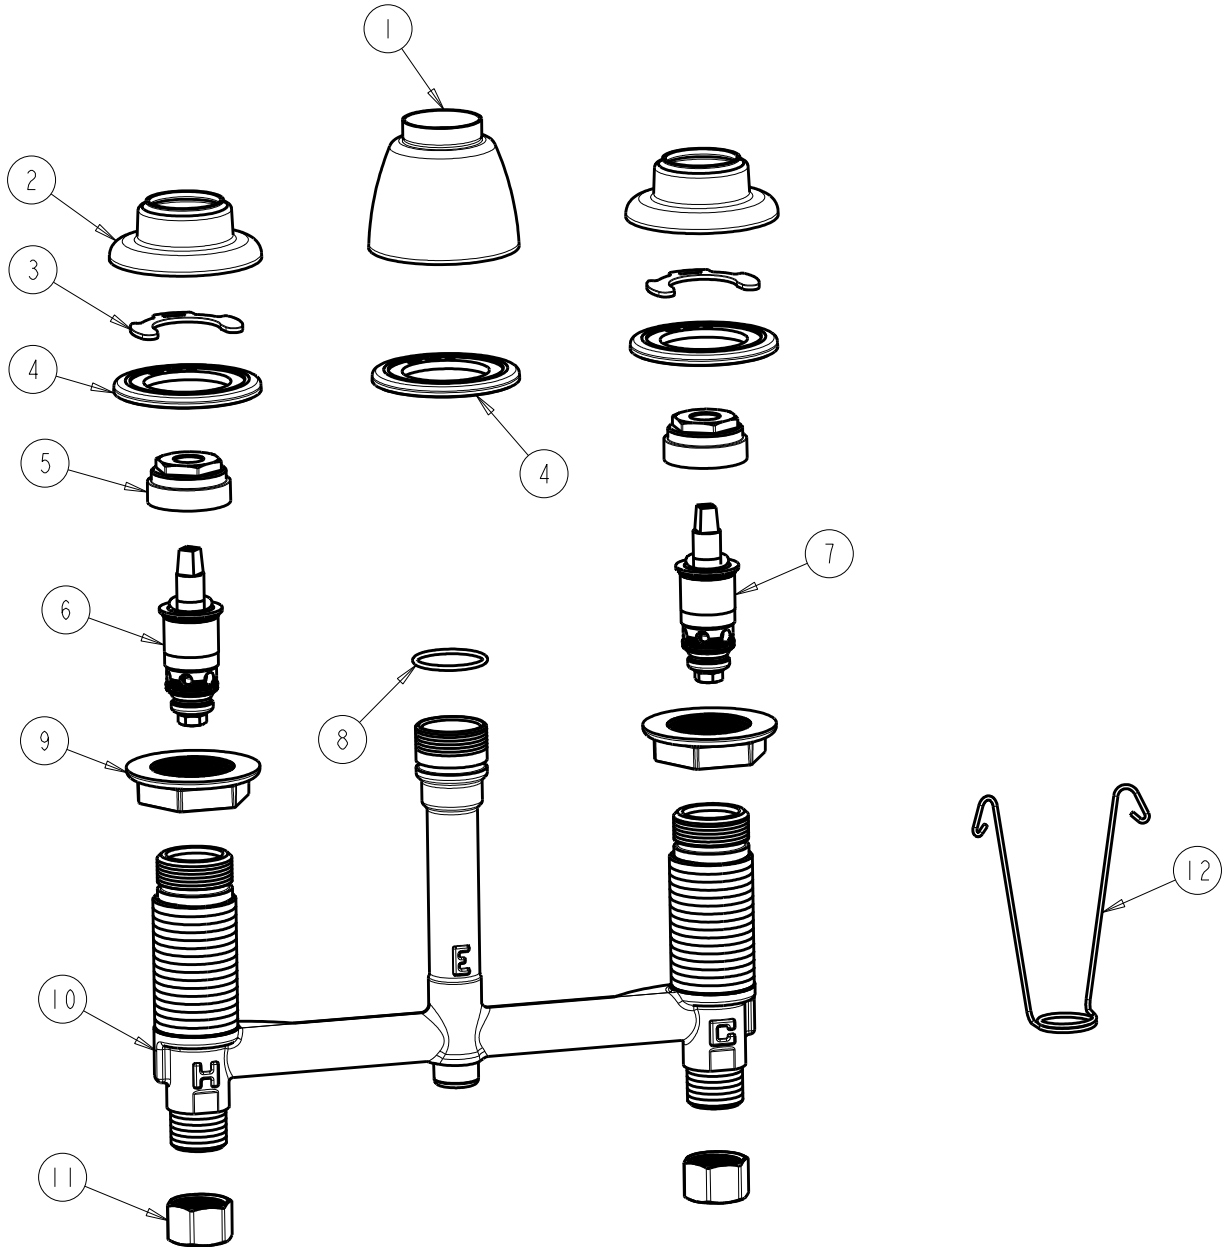

CHICAGO FAUCETS 

a Geberit company

2100 South Clearwater Drive
Des Plaines, IL 60018
Phone: 847-803-5000
Fax: 847-803-5454
www.chicagofaucets.com

REPAIR PARTS

BY: SID DATE: 06-27-11
CHK: REV:

FITTING NO.

201-A1000LESSSPT&HDLCP

SUBMITTED MODEL NO.

ITEM NO.

FOR TECHNICAL ASSISTANCE
1-800-TEC-TRUE (1-800-832-8783)

ITEM	PART NO.	DESCRIPTION	ITEM	PART NO.	DESCRIPTION
1	785-400JKCP	ESCUTCHEON, SPOUT BASE	7	1-099XTJKNF	QUATURN UNIT (RH)
2	250-083JKCP	ESCUTCHEON	8	786-002JKNF	O-RING
3	200-009JKNF	CLIP, RETAIN	9	250-004JKNF	LOCKNUT
4	888-026JKNF	WASHER, SEALING	10	—	BODY, VALVE
5	400-004JKRBF	NUT, CAP	11	49-005JKRBF	COUPLING NUT
6	1-100XTJKNF	QUATURN UNIT (LH)	12	200-008JKNF	HANGER