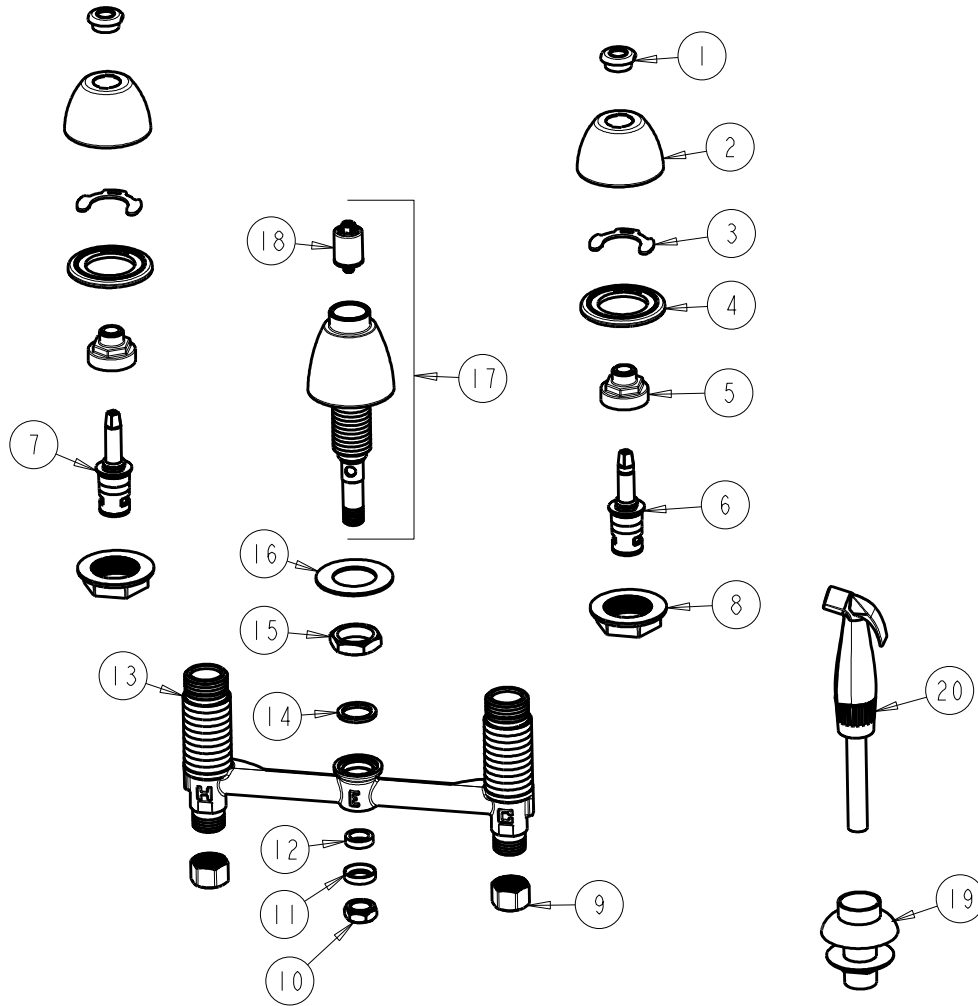

CHICAGO FAUCETS
a Geberit company

2100 South Clearwater Drive
Des Plaines, IL 60018
Phone: 847-803-5000
Fax: 847-803-5454
www.chicagofaucets.com

REPAIR PARTS

FITTING NO.

200-ALESSSPT&HDLXKCP

SUBMITTED MODEL NO.

BY: JAR

DATE: 05-29-09

CHK:

REV: 07-12-11

ITEM NO.

FOR TECHNICAL ASSISTANCE
1-800-TEC-TRUE (1-800-832-8783)

ITEM	PART NO.	DESCRIPTION	ITEM	PART NO.	DESCRIPTION
1	422-113JKCP	ESCUTCHEON NUT	11	250-087JKRBF	RETAINER
2	250-082JKCP	ESCUTCHEON	12	1797-029JKNF	RUBBER WASHER
3	200-009JKNF	CLIP, RETAIN	13	—	BODY, VALVE
4	888-026JKNF	WASHER, SEALING	14	250-200JKNF	GASKET
5	274-014JKRBF	NUT, CAP	15	250-054JKRBF	LOCKNUT
6	377-XKRHJKNF	RH CERAMIC CARTRIDGE 1/4	16	50-014JKNF	STEEL WASHER
7	377-XKLHJKNF	LH CERAMIC CARTRIDGE 1/4	17	785-203KJKCP	SIDE SPRAY SPOUT BASE ASSEMBLY
8	250-004JKNF	LOCKNUT	18	1103-006JKNF	DIVERTER VALVE
9	49-005JKRBF	COUPLING NUT	19	1103-014KJKNF	FLANGE ASSEMBLY (BLACK)
10	689-013JKRBF	LOCKNUT FOR LAVATORY FITTINGS	20	1103-009KJKNF	HOSE ASSEMBLY