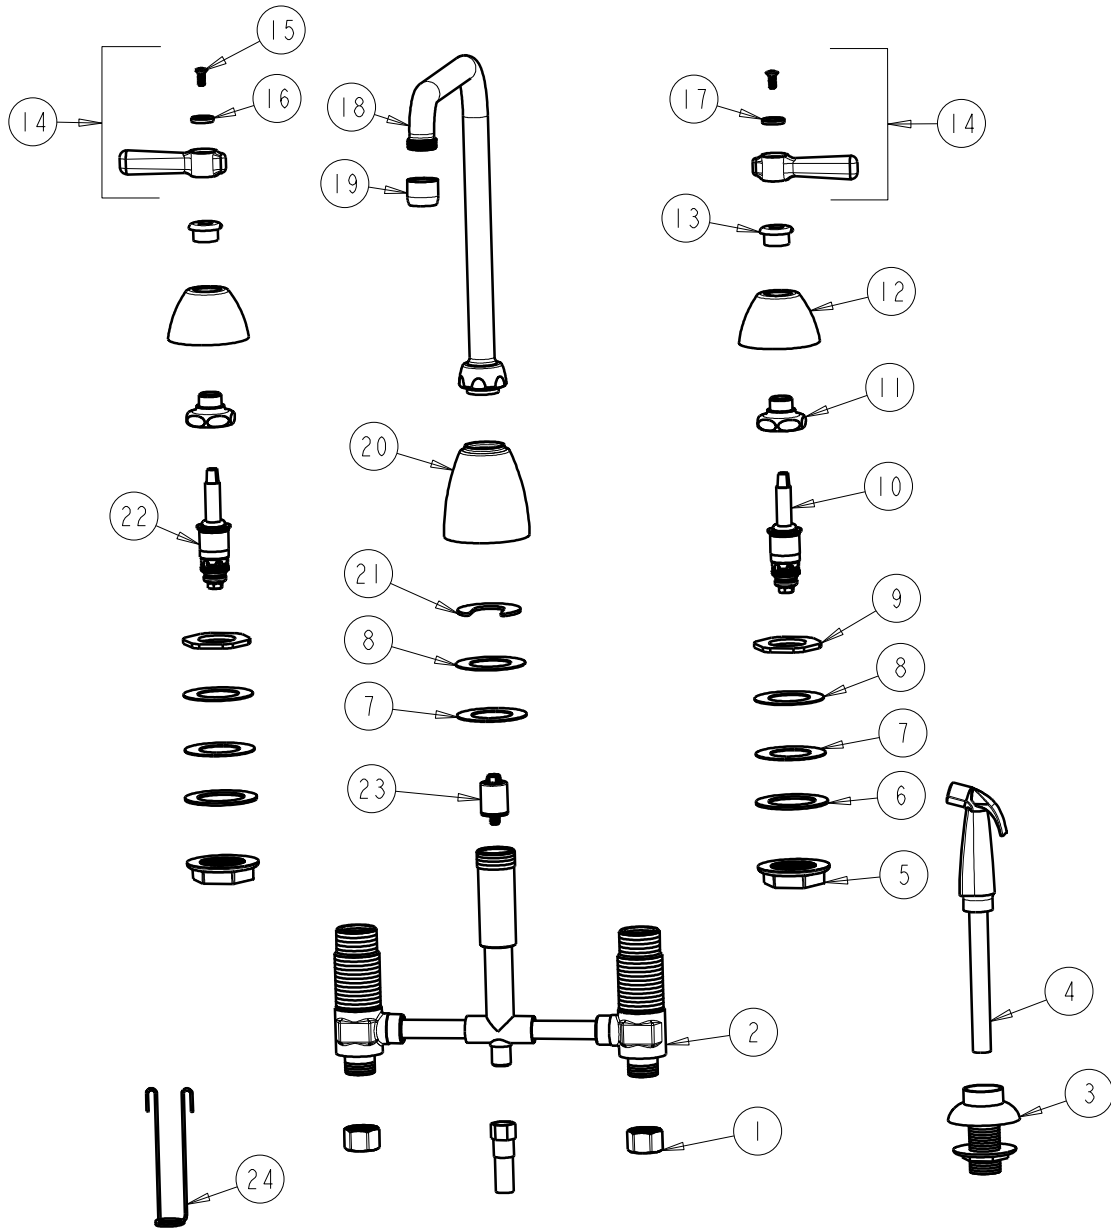

CHICAGO FAUCETS
a Geberit company

2100 South Clearwater Drive
Des Plaines, IL 60018
Phone: 847-803-5000
Fax: 847-803-5454
www.chicagofaucets.com

REPAIR PARTS

FITTING NO.

200-AHA8CP

SUBMITTED MODEL NO.

BY: JAR

DATE: 06-10-10

CHK: *[Signature]*

REV:

ITEM NO.

FOR TECHNICAL ASSISTANCE
1-800-TEC-TRUE (1-800-832-8783)

ITEM	PART NO.	DESCRIPTION	ITEM	PART NO.	DESCRIPTION
1	49-005JKRBF	COUPLING NUT	13	422-113JKCP	ESCUTCHEON NUT
2	—	VALVE BODY NOT SOLD SEPARATELY	14	369-PRJKCP	LEVER HANDLE ASSEMBLY (PAIR)
3	1103-014KJKNF	FLANGE ASSEMBLY (BLACK)	15	420-010JKRCF	SCREW, 10-32 UNC PH 1/2
4	1103-009KJKNF	SPRAY AND HOSE ASSEMBLY	16	633-023JKNF	INDEX BUTTON (RED)
5	250-004JKNF	LOCKNUT	17	633-123JKNF	INDEX BUTTON (BLUE)
6	55-010JKNF	STEEL WASHER	18	HA8AJKCP	HIGH ARCH SWING SPOUT
7	739-056JKNF	RUBBER WASHER	19	E3JKCP	SOFTFLO AERATOR OUTLET
8	888-006JKRBF	BRASS WASHER	20	890-259JKCP	SPOUT ESCUTCHEON
9	308-003JKRBF	LOCKNUT	21	200-006JKNF	C-WASHER
10	377-XTRHJKNF	RH QUATURN CARTRIDGE	22	377-XTLHJKNF	LH QUATURN CARTRIDGE
11	274-004JKRBF	CAP NUT	23	1103-006JKNF	DIVERTER VALVE
12	250-080JKCP	ESCUTCHEON	24	200-007JKNF	HANGER