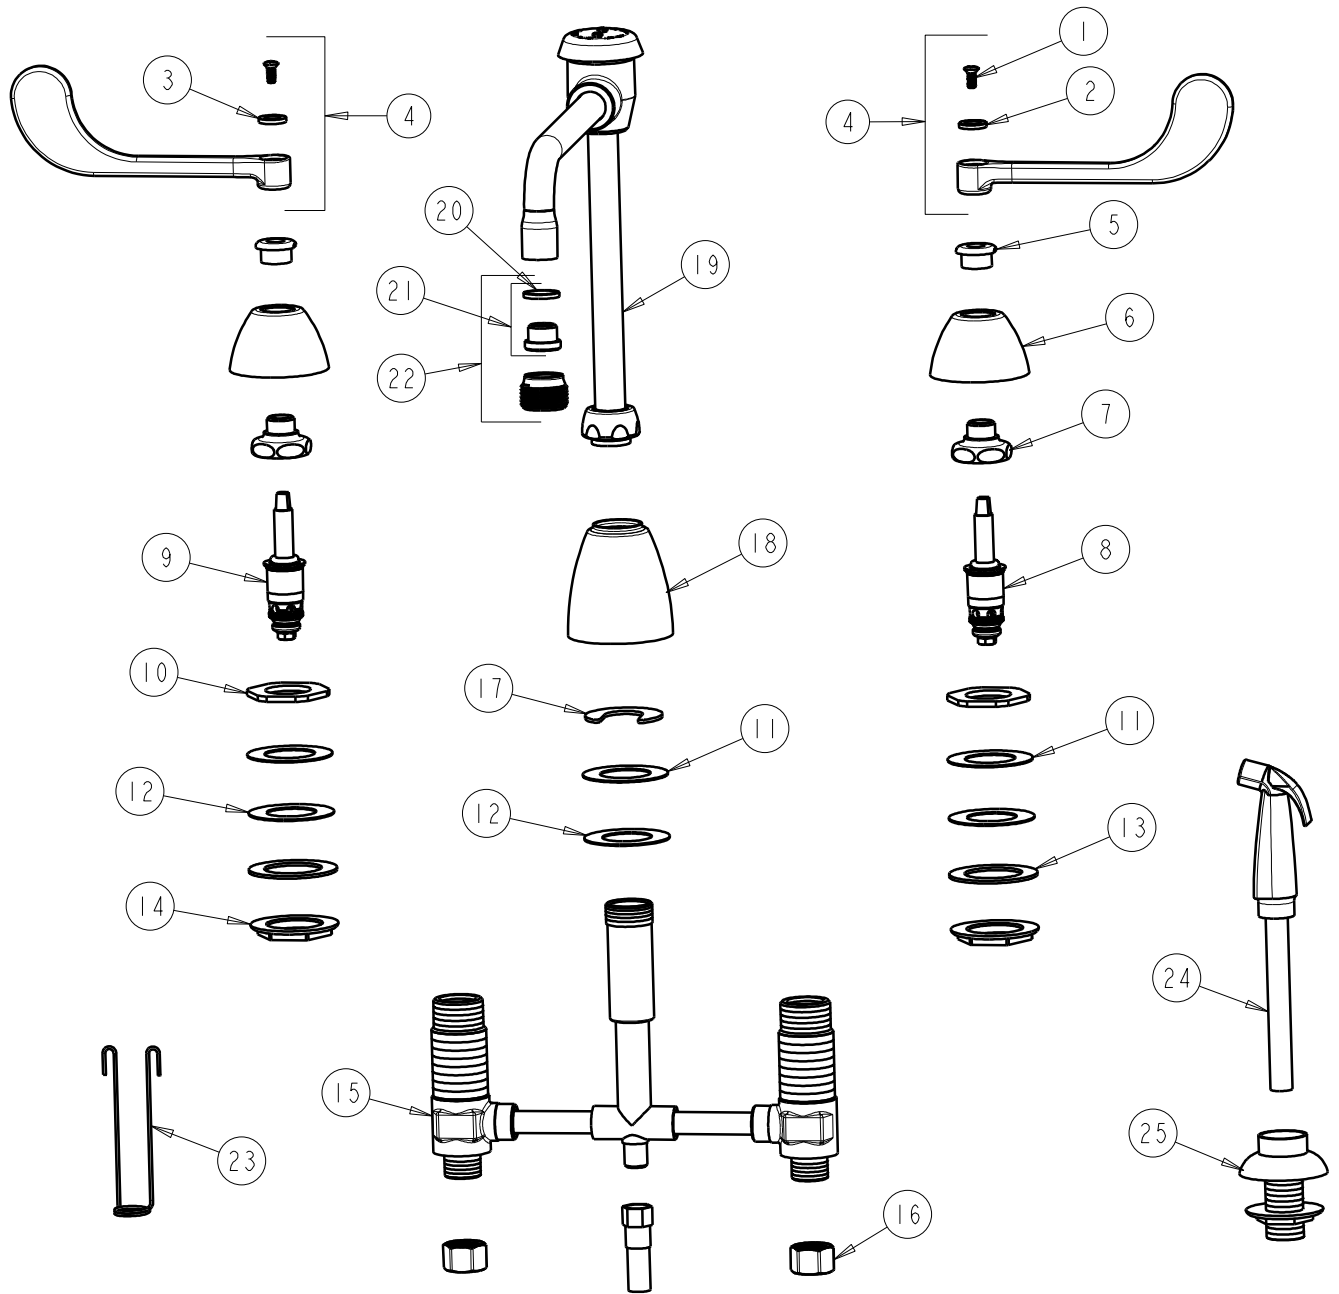

CHICAGO FAUCETS
a Geberit company

2100 South Clearwater Drive
Des Plaines, IL 60018
Phone: 847-803-5000
Fax: 847-803-5454
www.chicagofaucets.com

REPAIR PARTS

FITTING NO.

200-AGN8BVBE2-2-319CP

SUBMITTED MODEL NO.

ITEM NO.

BY: SID DATE: 05-29-09

CHK: *[Signature]* REV:

FOR TECHNICAL ASSISTANCE
1-800-TEC-TRUE (1-800-832-8783)

ITEM	PART NO.	DESCRIPTION	ITEM	PART NO.	DESCRIPTION
1	420-010JKRCF	SCREW, 10-32 UNC PH 1/2	14	250-004JKRBF	LOCKNUT
2	633-123JKNF	INDEX BUTTON (BLUE)	15	—	VALVE BODY NOT SOLD SEPARATELY
3	633-023JKNF	INDEX BUTTON (RED)	16	49-005JKRBF	COUPLING NUT
4	319-PRJKCP	WRISTBLADE HANDLE (PAIR)	17	200-006JKNF	C-WASHER
5	422-113JKCP	ESCUTCHEON NUT	18	890-259JKCP	SPOUT ESCUTCHEON
6	250-080JKCP	ESCUTCHEON	19	GN8BVBJKCP	VACUUM BREAKER SWING SPOUT
7	274-004JKRBF	CAP NUT	20	229-003JKNF	WASHER
8	377-XTRHJKNF	RH QUATURN CARTRIDGE	21	K2JKRCF	ADAPTER
9	377-XTLHJKNF	LH QUATURN CARTRIDGE	22	E2-2JKRCF	OUTLET WITH ADAPTER
10	308-003JKRBF	LOCKNUT	23	200-007JKNF	HANGER
11	888-006JKRBF	BRASS WASHER	24	1103-009JKNF	SPRAY AND HOSE ASSEMBLY
12	739-056JKNF	RUBBER WASHER	25	1103-014JKNF	FLANGE ASSEMBLY (BLACK)
13	55-010JKNF	STEEL WASHER			