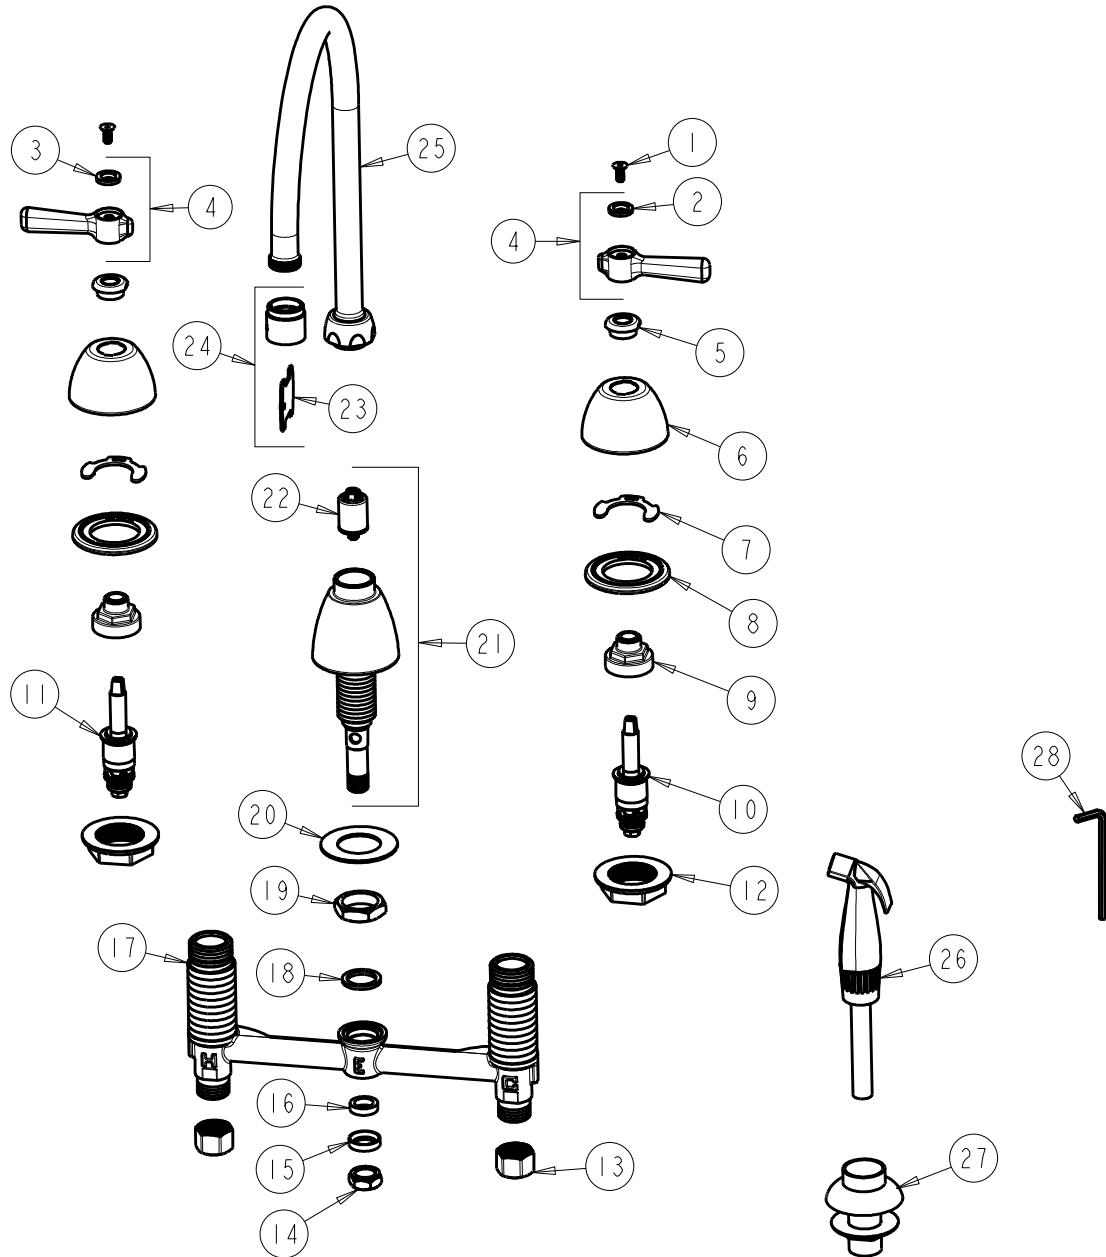

FOR TECHNICAL ASSISTANCE
1-800-TEC-TRUE (1-800-832-8783)

| ITEM | PART NO. | DESCRIPTION | ITEM | PART NO. | DESCRIPTION |
|------|--------------|--------------------------------|------|---------------|----------------------------------|
| 1 | 420-020JKNF | SCREW, 1/8 FLAT HEX HEAD X 1/2 | 15 | 250-087JKRBF | RETAINER |
| 2 | 633-123JKNF | INDEX BUTTON (BLUE) | 16 | 1797-029JKNF | RUBBER WASHER |
| 3 | 633-023JKNF | INDEX BUTTON (RED) | 17 | --- | BODY, VALVE |
| 4 | 369-PRJKCP | LEVER HANDLE ASSEMBLY (PAIR) | 18 | 250-200JKNF | GASKET |
| 5 | 422-113JKCP | ESCUTCHEON NUT | 19 | 250-054JKRBF | LOCKNUT |
| 6 | 250-082JKCP | ESCUTCHEON | 20 | 50-014JKNF | STEEL WASHER |
| 7 | 200-009JKNF | CLIP, RETAIN | 21 | 785-203KJKCP | SIDE SPRAY SPOUT BASE ASSEMBLY |
| 8 | 888-026JKNF | WASHER, SEALING | 22 | 1103-006JKNF | DIVERTER VALVE |
| 9 | 274-014JKRBF | NUT, CAP | 23 | 3-024JKRCF | KEY, VP |
| 10 | 377-XTRHJKNF | RH QUATURN CARTRIDGE | 24 | E3VPJKCP | V.R. SOFTFLO AERATOR W/ V.R. KEY |
| 11 | 377-XTLHJKNF | LH QUATURN CARTRIDGE | 25 | GN8AJKCP | FOR PARTS SEE GN8AJKCP |
| 12 | 250-004JKNF | LOCKNUT | 26 | 1103-009KJKNF | HOSE ASSEMBLY |
| 13 | 49-005JKRBF | COUPLING NUT | 27 | 1103-014KJKNF | FLANGE ASSEMBLY (BLACK) |
| 14 | 689-013JKRBF | LOCKNUT FOR LAVATORY FITTINGS | 28 | 420-022JKNF | VANDAL PROOF WRENCH, 1/8 HEX |