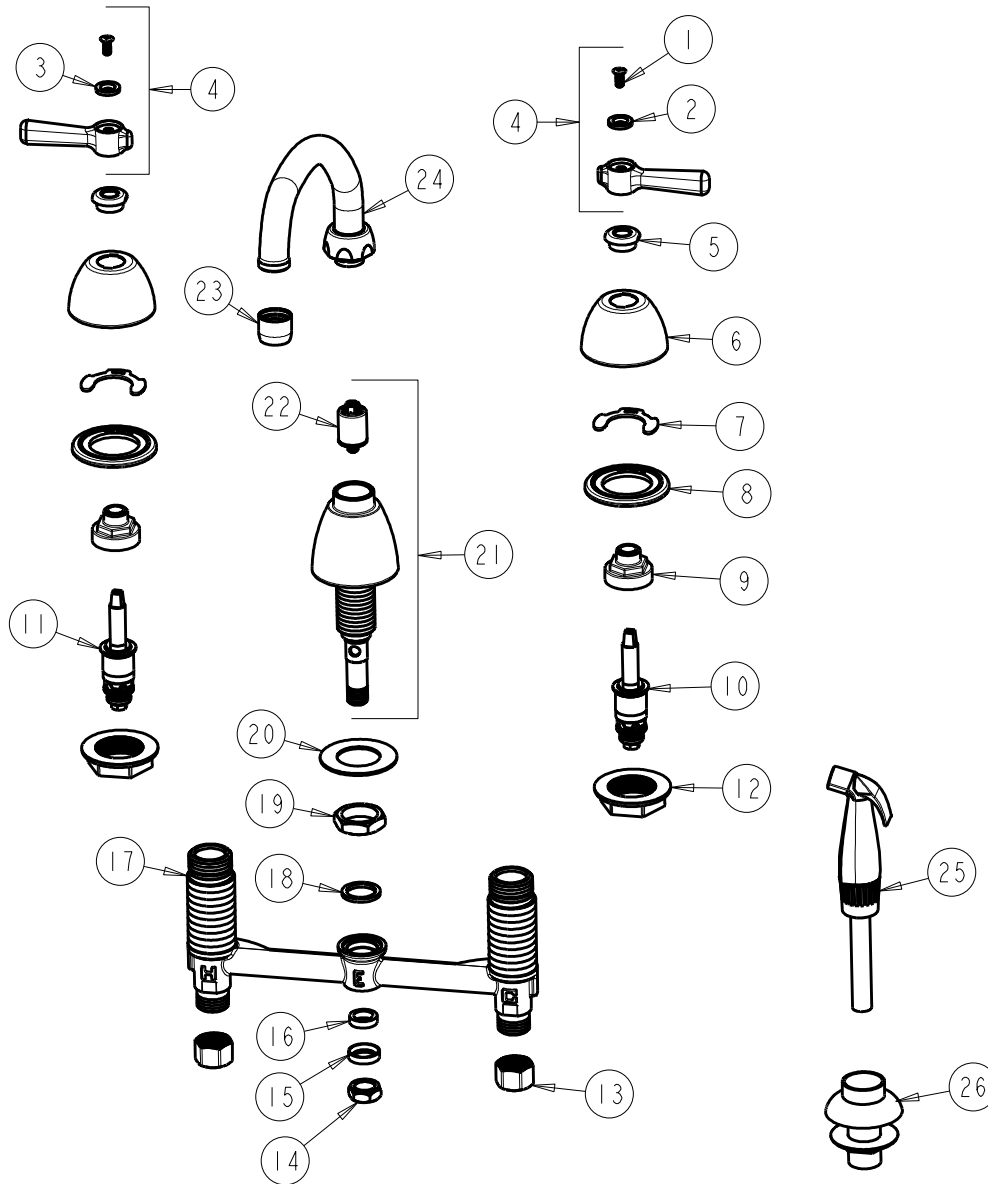

CHICAGO FAUCETS
a Geberit company

2100 South Clearwater Drive
Des Plaines, IL 60018
Phone: 847-803-5000
Fax: 847-803-5454
www.chicagofaucets.com

REPAIR PARTS

FITTING NO.

200-ACP

SUBMITTED MODEL NO.

ITEM NO.

BY: JAR

DATE: 08-22-01

CHK:

REV: 07-12-11

FOR TECHNICAL ASSISTANCE
1-800-TEC-TRUE (1-800-832-8783)

ITEM	PART NO.	DESCRIPTION	ITEM	PART NO.	DESCRIPTION
1	420-010JKRCF	SCREW, 10-32 UNC PH 1/2	14	689-013JKRBF	LOCKNUT FOR LAVATORY FITTINGS
2	633-123JKNF	INDEX BUTTON (BLUE)	15	250-087JKRBF	RETAINER
3	633-023JKNF	INDEX BUTTON (RED)	16	1797-029JKNF	RUBBER WASHER
4	369-PRJKCP	LEVER HANDLE ASSEMBLY (PAIR)	17	—	BODY, VALVE
5	422-113JKCP	ESCUTCHEON NUT	18	250-200JKNF	GASKET
6	250-082JKCP	ESCUTCHEON	19	250-054JKRBF	LOCKNUT
7	200-009JKNF	CLIP, RETAIN	20	50-014JKNF	STEEL WASHER
8	888-026JKNF	WASHER, SEALING	21	785-203JKKCP	SIDE SPRAY SPOUT BASE ASSEMBLY
9	274-014JKRBF	NUT, CAP	22	1103-006JKNF	DIVERTER VALVE
10	377-XTRHJKNF	RH QUATURN CARTRIDGE	23	E3JKCP	SOFTFLO AERATOR
11	377-XTLHJKNF	LH QUATURN CARTRIDGE	24	L9LESSE3JKCP	FOR PARTS SEE L9LESSE3JKCP
12	250-004JKNF	LOCKNUT	25	1103-009JKJNF	HOSE ASSEMBLY
13	49-005JKRBF	COUPLING NUT	26	1103-014KJKNF	FLANGE ASSEMBLY (BLACK)