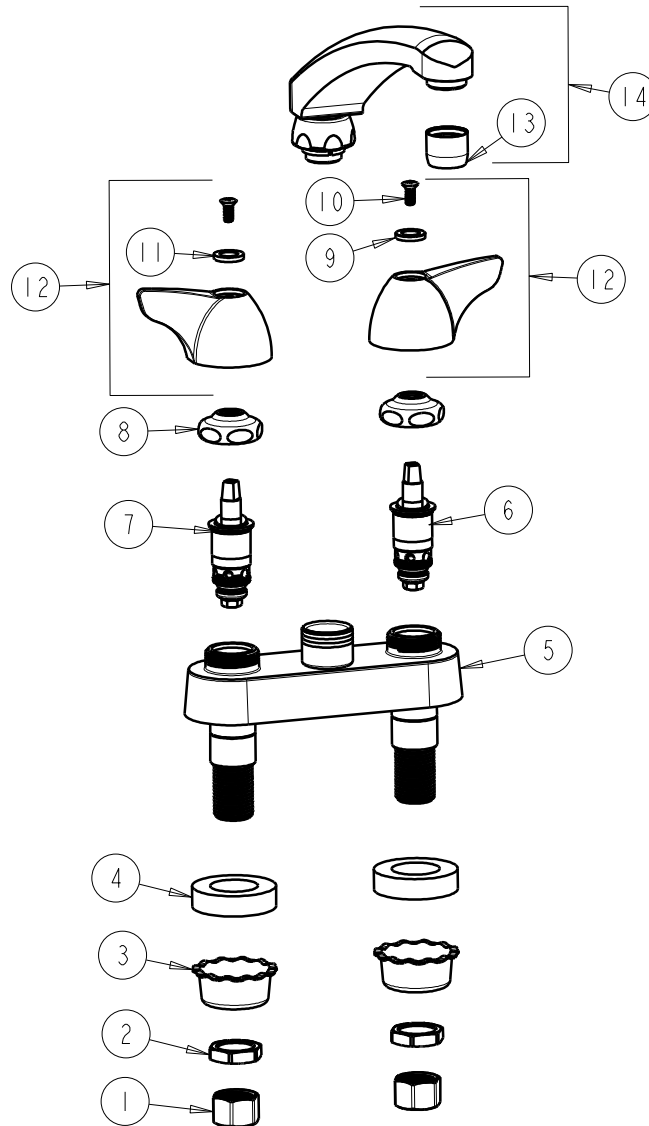

CHICAGO FAUCETS
a Geberit company

2100 South Clearwater Drive
Des Plaines, IL 60018
Phone: 847-803-5000
Fax: 847-803-5454
www.chicagofaucets.com

REPAIR PARTS

FITTING NO.

1895-L8CP

SUBMITTED MODEL NO.

ITEM NO.

FOR TECHNICAL ASSISTANCE
1-800-TEC-TRUE (1-800-832-8783)

BY: JAR DATE: 05-18-09

CHK: *JAR* REV:

ITEM	PART NO.	DESCRIPTION	ITEM	PART NO.	DESCRIPTION
1	49-005JKRBF	COUPLING NUT	8	1-214JKCP	CAP
2	49-004JKRBF	LOCKNUT	9	633-123JKNF	INDEX BUTTON (BLUE)
3	1797-114JKNF	BASIN COCK WASHER	10	420-010JKRCF	SCREW, 10-32 UNC PH 1/2
4	555-313JKNF	WASHER	11	633-023JKNF	INDEX BUTTON (RED)
5	—	VALVE BODY (NOT SOLD SEPARATELY)	12	1000-PRJKCP	WING HANDLE ASSEMBLY (PAIR)
6	1-099XTJKNF	QUATURN UNIT (RH)	13	E3JKCP	SOFTFLO AERATOR OUTLET
7	1-100XTJKNF	QUATURN UNIT (LH)	14	L8JKCP	FOR PARTS SEE L8JKCP