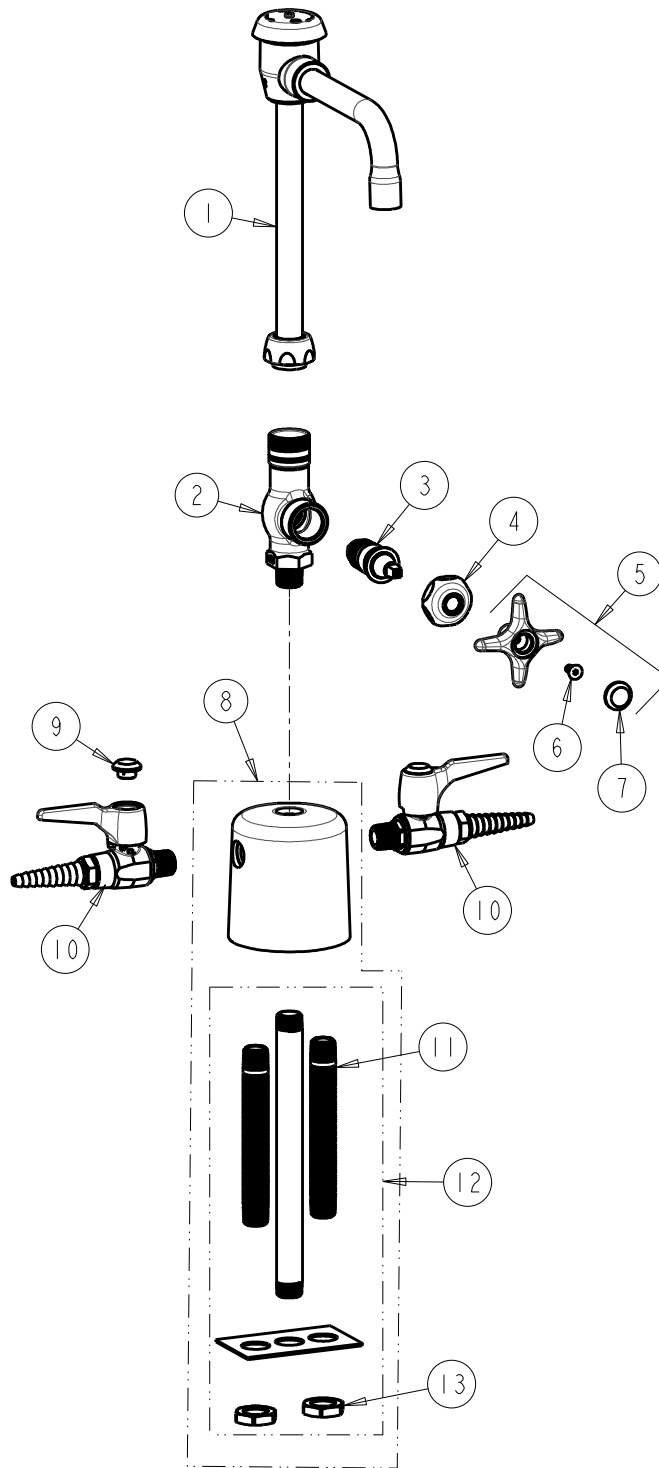

# REPAIR PARTS

BY: JAR DATE: 06-24-14  
CHK: *SJD* REV: 08-17-17

FITTING NO.

1301-GN2BVBCP

SUBMITTED MODEL NO.

ITEM NO.

ITEM	PART NO.	DESCRIPTION	ITEM	PART NO.	DESCRIPTION
1	GN2BVBJKABCP	VACUUM BREAKER SWING SPOUT	8	1301-SBJKCP	TURRET
2	-----	BODY (NOT SOLD SEPARATLY)	9	216-328JKNF	BUTTON 'GAS'
3	217-XTLHJKABNF	CARTRIDGE, SLO-COMPRESSION (LH)	10	909-LEB	BALL VALVE
4	1-214JKCP	CAP	11	957-003JKABRBF	MALE THREAD SHANK
5	204-CWJKCP	HANDLE ASSEMBLY (CW)	12	1301-SB1KJKRBF	SHANK ASSEMBLY
6	420-020JKNF	SCREW, 1/8 FLAT HEX HEAD X 1/2	13	705-008JKRBF	NUT
7	216-178JKNF	BUTTON 'CW'			