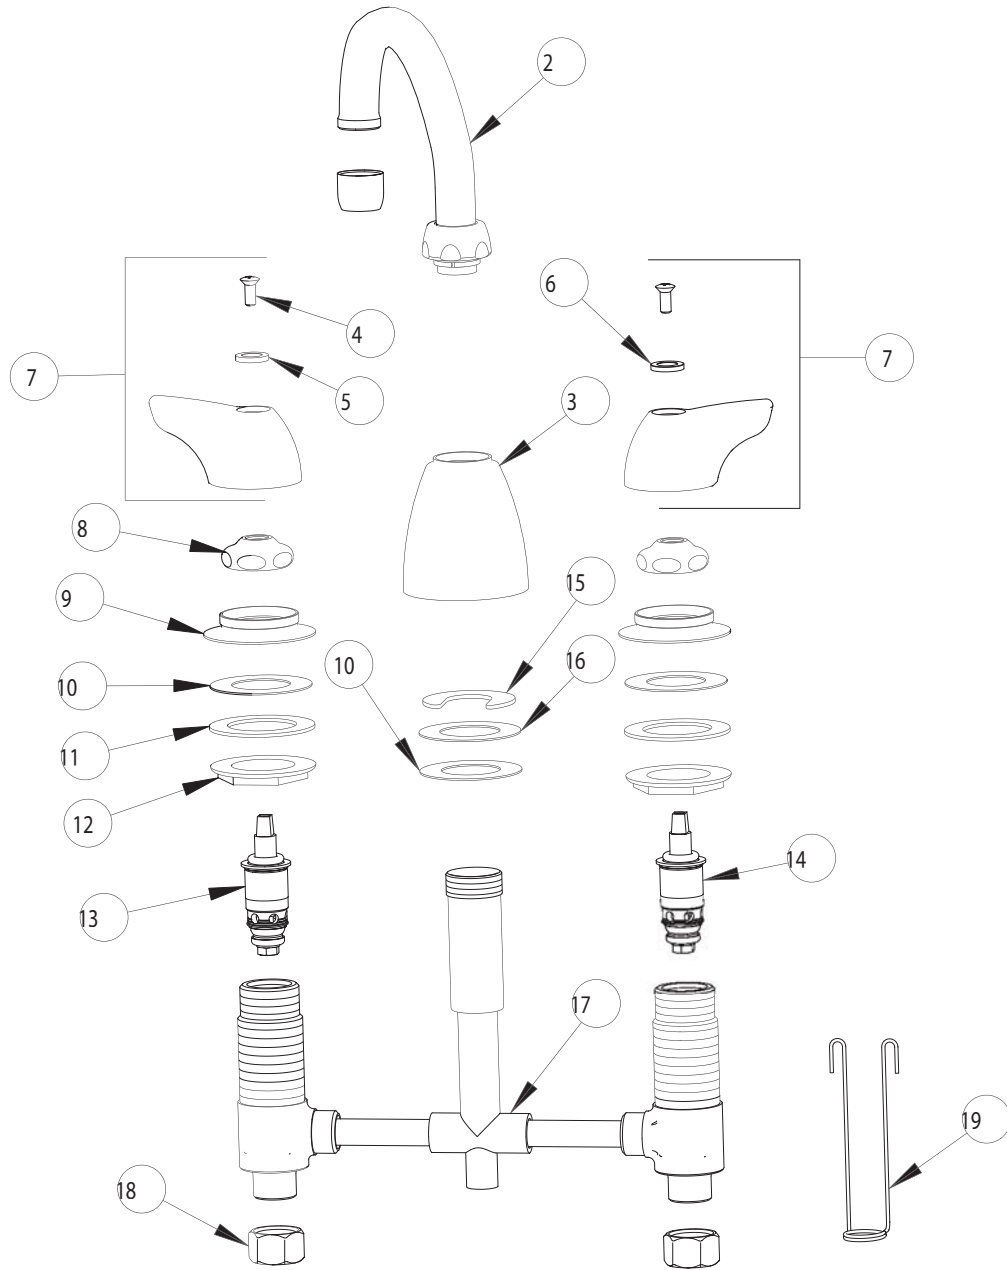

PARTS LIST

BY: SID
CHK'D:

CHICAGO
FAUCETS
Last As Long As The Building

FINISH:
DATE:

AS SPECIFIED
09-19-02

1201-A

ITEM NO.	PART NO.	DESCRIPTION	ITEM NO.	PART NO.	DESCRIPTION
1	E3	SOFTFLO OUTLET	11	55-010	STEEL WASHER
2	L9	FOR PARTS SEE L9 WITH E3	12	250-004	LOCKNUT
3	890-259	SPOUT ESCUTCHEON	13	1-100XT	QUATURN UNIT (LH)
4	420-010	SCREW	14	1-099XT	QUATURN UNIT (RH)
5	633-023	INDEX BUTTON (RED)	15	200-006	C-WASHER
6	633-123	INDEX BUTTON (BLUE)	16	888-006	BRASS WASHER
7	1000PR	WING HANDLE ASSEMBLY	17	-----	VALVE BODY (NOT SOLD SEPARATELY)
8	1-214	CAP	18	49-005	COUPLING NUT
9	1797-122	FLANGE	19	200-007	HANGER
10	739-056	RUBBER WASHER			