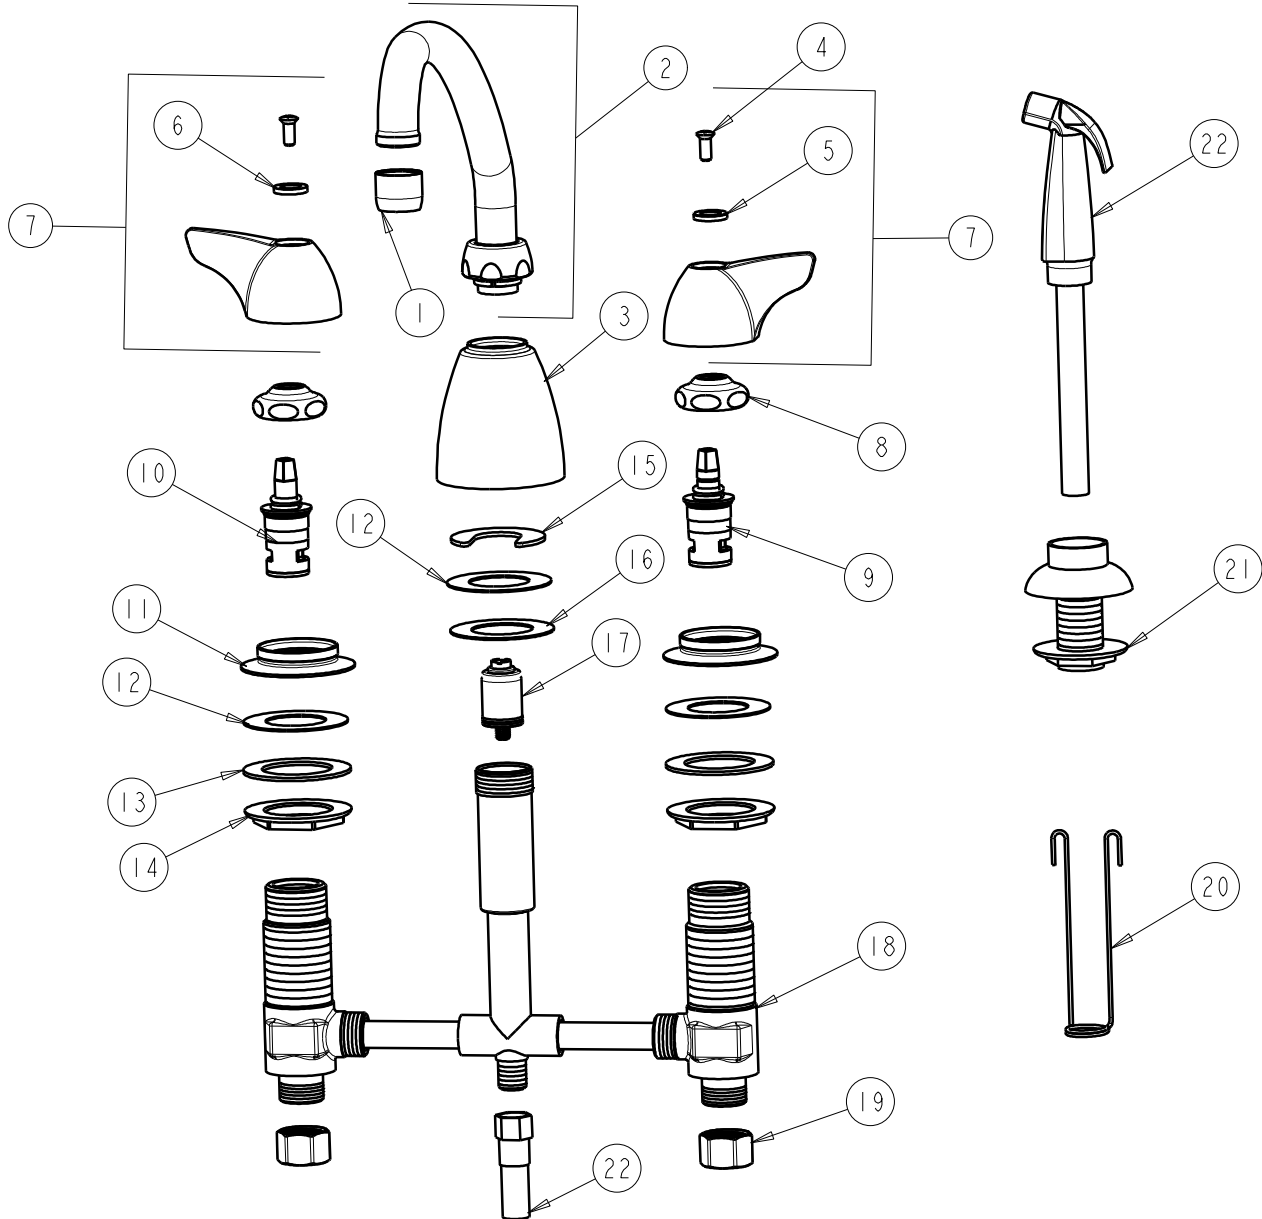

CHICAGO FAUCETS
a Geberit company

2100 South Clearwater Drive
Des Plaines, IL 60018
Phone: 847-803-5000
Fax: 847-803-5454
www.chicagofaucets.com

REPAIR PARTS

FITTING NO.

1200-AXKCP

SUBMITTED MODEL NO.

ITEM NO.

FOR TECHNICAL ASSISTANCE
1-800-TEC-TRUE (1-800-832-8783)

BY: SID DATE: 04-09-09
CHK: *[Signature]* REV:

ITEM	PART NO.	DESCRIPTION	ITEM	PART NO.	DESCRIPTION
1	E3JKCP	SOFTFLO AERATOR OUTLET	12	739-056JKNF	RUBBER WASHER
2	L9JKCP	FOR PARTS SEE L9JKCP	13	55-010JKNF	STEEL WASHER
3	890-259JKCP	SPOUT ESCUTCHEON	14	250-004JKRBF	LOCKNUT
4	420-010JKRCF	SCREW, 10-32 UNC PH 1/2	15	200-006JKNF	C-WASHER
5	633-123JKNF	INDEX BUTTON (BLUE)	16	888-006JKRBF	BRASS WASHER
6	633-023JKNF	INDEX BUTTON (RED)	17	1103-006JKNF	DIVERTER VALVE
7	1000-PRJKCP	WING HANDLE ASSEMBLY (PAIR)	18	-----	VALVE BODY NOT SOLD SEPARATELY
8	1-214JKCP	CAP	19	49-005JKRBF	COUPLING NUT
9	1-099XKJKNF	RH CERAMIC CARTRIDGE 1/4	20	200-007JKNF	HANGER
10	1-100XKJKNF	LH CERAMIC CARTRIDGE 1/4	21	1103-014KJKNF	FLANGE ASSEMBLY (BLACK)
11	1797-122JKCP	FLANGE	22	1103-009KJKNF	SPRAY AND HOSE ASSEMBLY