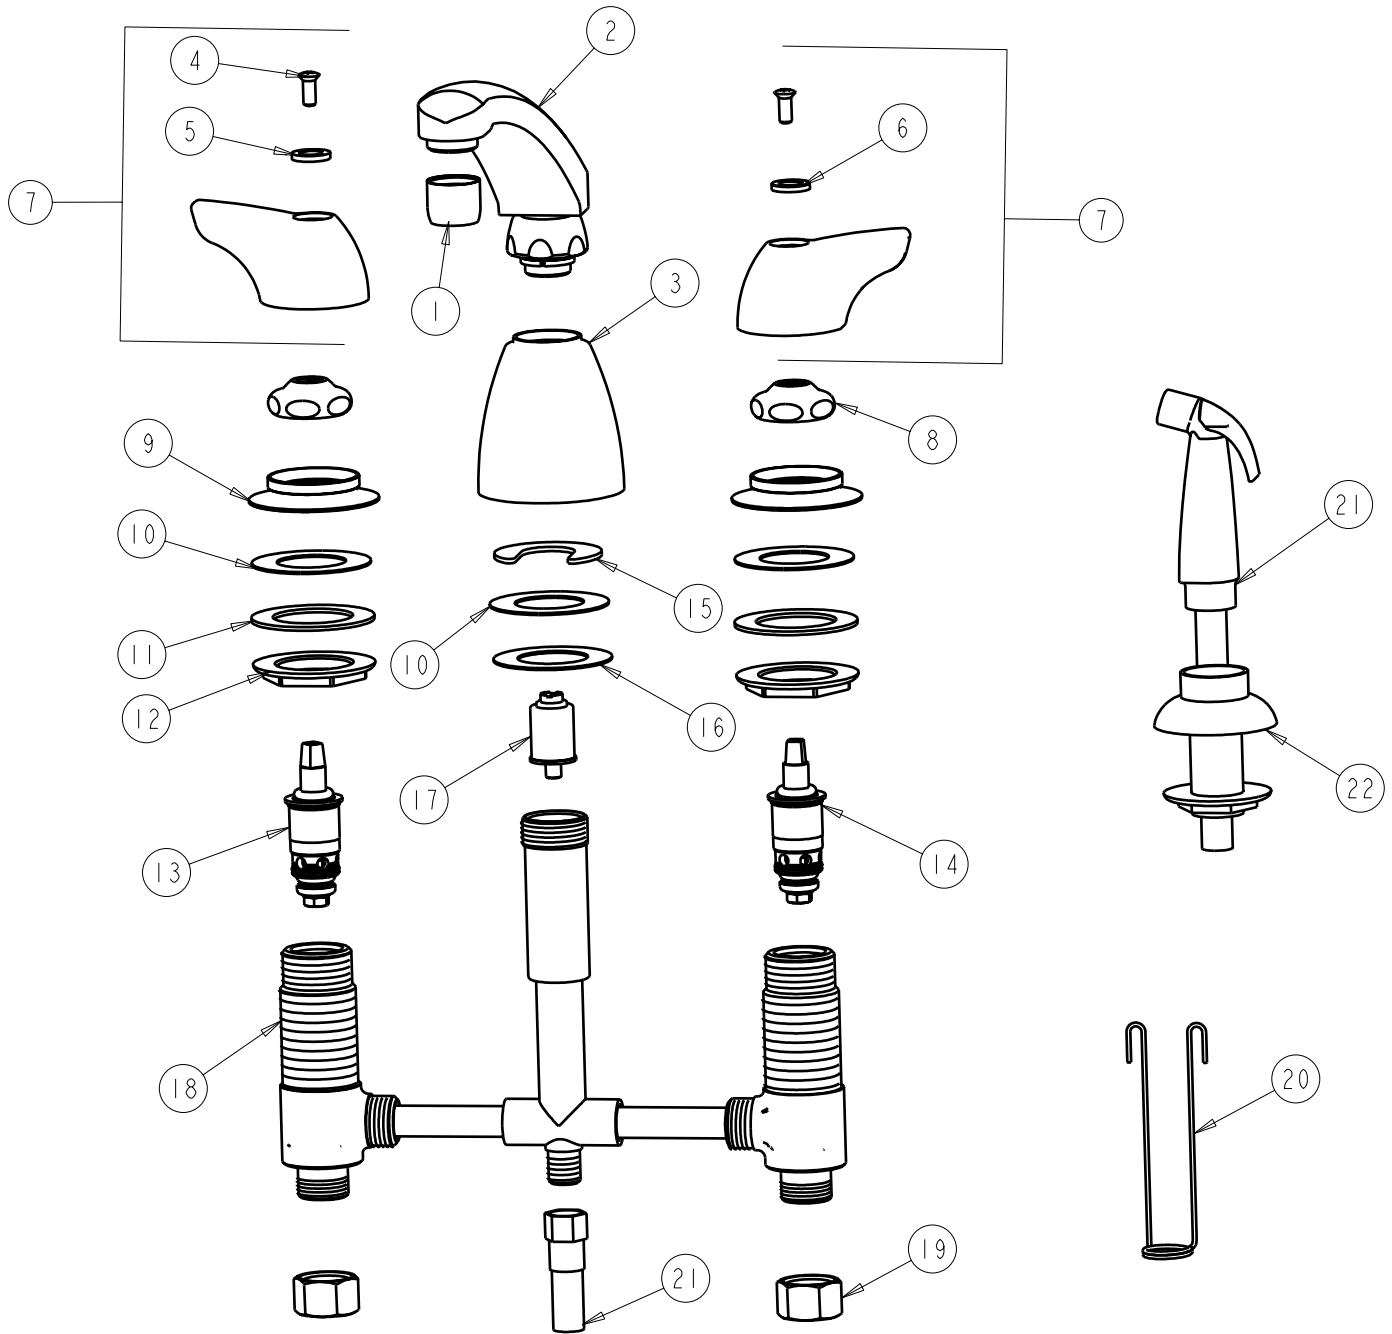

PARTS LIST

BY: SID
CHK'D: *[Signature]*

CHICAGO FAUCETS
a Geberit company

FINISH: AS SPECIFIED
DATE: 10-14-93
REV: 03-29-07

1200-AL8

ITEM NO.	PART NO.	DESCRIPTION	ITEM NO.	PART NO.	DESCRIPTION
1	E3	SOFTFLO OUTLET	12	250-004	LOCKNUT
2	L8	FOR PARTS SEE L8 WITH E3	13	1-100XT	QUATURN UNIT (LH)
3	890-259	SPOUT ESCUTCHEON	14	1-099XT	QUATURN UNIT (RH)
4	420-010	SCREW	15	200-006	C-WASHER
5	633-023	INDEX BUTTON (RED)	16	888-006	BRASS WASHER
6	633-123	INDEX BUTTON (BLUE)	17	1103-006	DIVERTER VALVE
7	1000-PR	WING HANDLE ASSEMBLY (PAIR)	18	-----	VALVE BODY (NOT SOLD SEPARATELY)
8	1-214	CAP	19	49-005	COUPLING NUT
9	1797-122	FLANGE	20	200-007	HANGER
10	739-056	RUBBER WASHER	21	1103-009K	SPRAY AND HOSE ASSEMBLY
11	55-010	STEEL WASHER	22	1103-014K	FLANGE ASSEMBLY