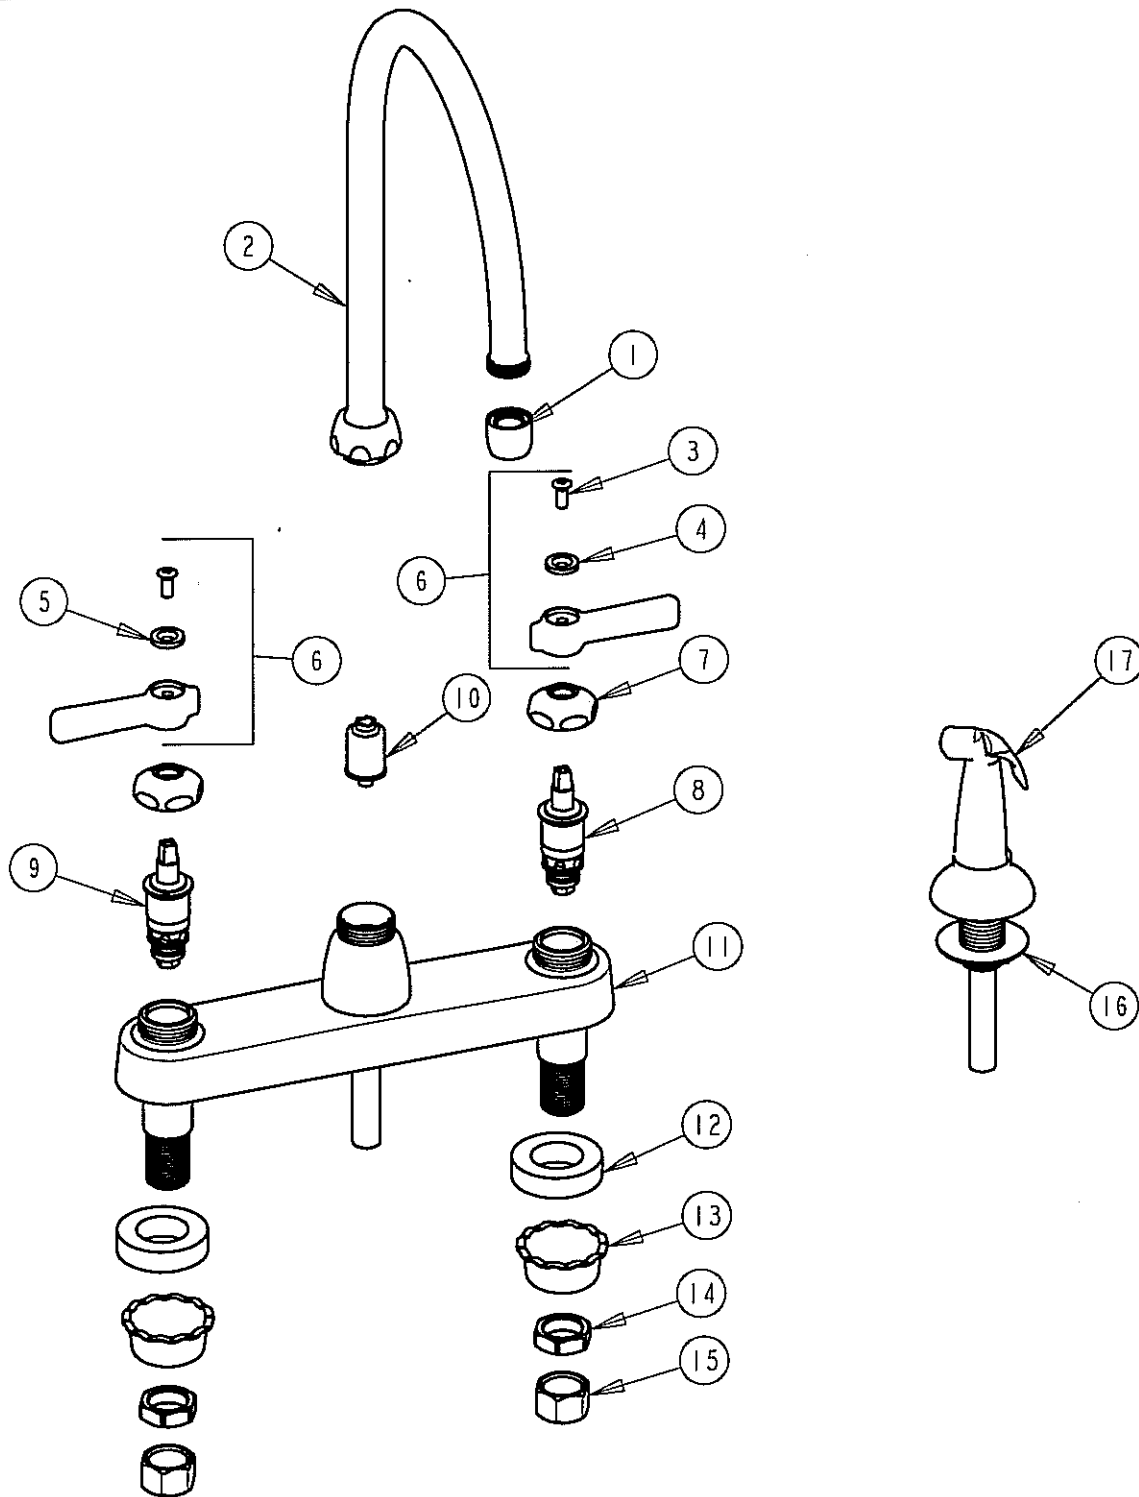

# PARTS LIST

BY: SID  
CHK'D: *SD*

FINISH: AS SPECIFIED  
DATE: 09-19-02

1102-GNA8E3-369

ITEM NO.	PART NO.	DESCRIPTION	ITEM NO.	PART NO.	DESCRIPTION
1	E3	SOFTFLO OUTLET	10	1103-006	DIVERTER VALVE
2	GN8A	FOR PARTS SEE GN8A	11	-----	VALVE BODY (NOT SOLD SEPARATELY)
3	420-010	SCREW	12	555-313	WASHER
4	633-123	INDEX BUTTON (BLUE)	13	1797-114	BASIN COCK WASHER
5	633-023	INDEX BUTTON (RED)	14	49-004	LOCKNUT
6	369PR	LEVER HANDLE ASSEMBLY	15	49-005	COUPLING NUT
7	1-214	CAP	16	1103-014K	FLANGE ASSEMBLY
8	1-099XT	QUATURN UNIT (RH)	17	1103-009K	SPRAY AND HOSE ASSEMBLY
9	1-100XT	QUATURN UNIT (LH)			