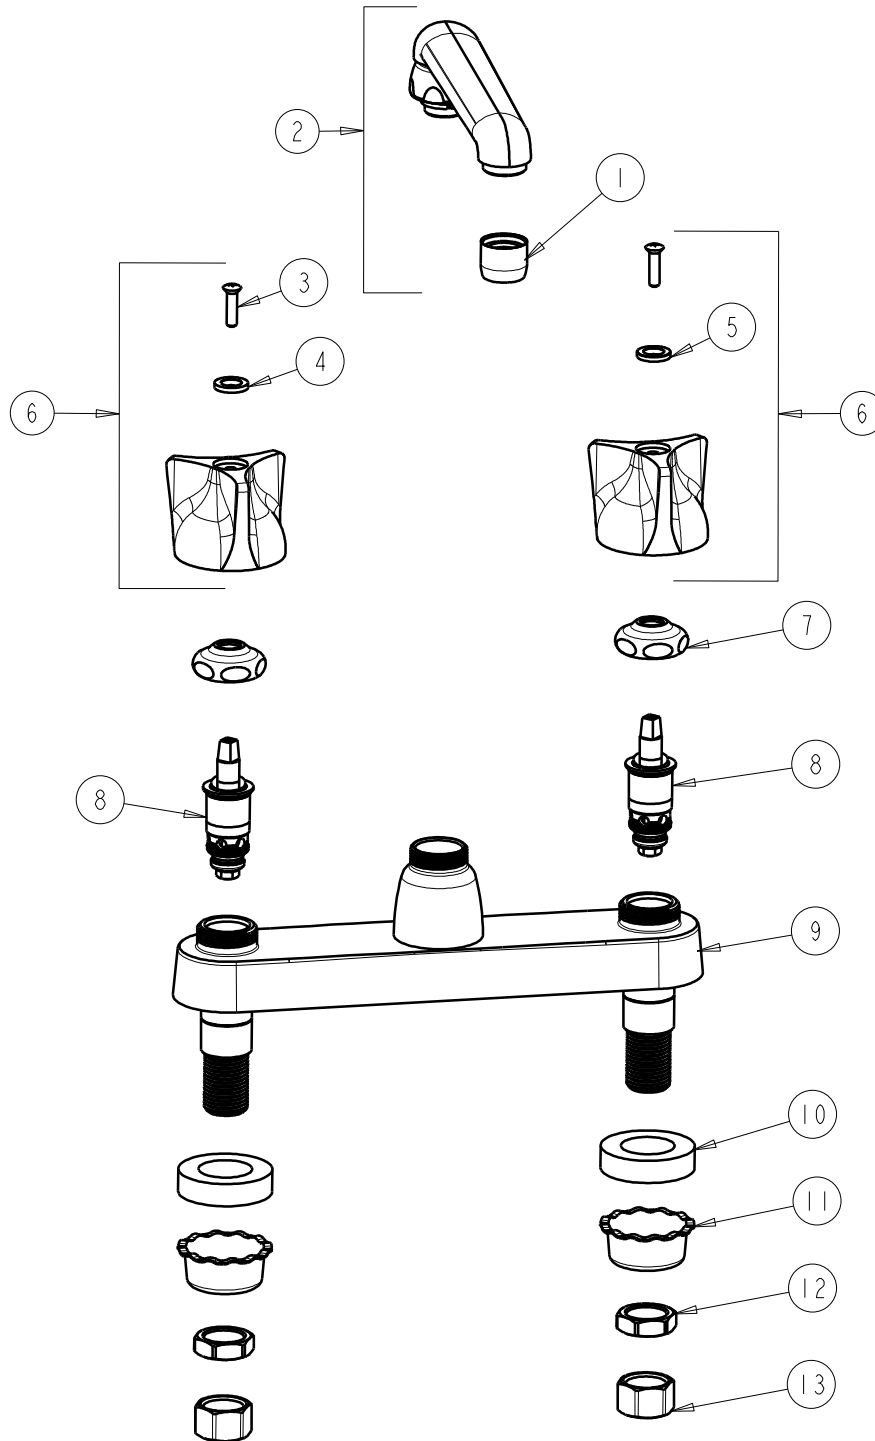

**CHICAGO FAUCETS**  
a Geberit company

2100 South Clearwater Drive  
Des Plaines, IL 60018  
Phone: 847-803-5000  
Fax: 847-803-5454  
www.chicagofaucets.com

**REPAIR PARTS**

FITTING NO.

**1100-S6-950CP**

SUBMITTED MODEL NO.

BY: JAR DATE: 03-25-09

CHK: *[Signature]* REV:

ITEM NO.

**FOR TECHNICAL ASSISTANCE**  
**1-800-TEC-TRUE (1-800-832-8783)**

ITEM	PART NO.	DESCRIPTION	ITEM	PART NO.	DESCRIPTION
1	E3JKCP	SOFTFLO AERATOR OUTLET	8	1-100XTJKNF	QUATURN UNIT (LH)
2	S6JKCP	FOR PARTS SEE S6JKCP	9	---	VALVE BODY (NOT SOLD SEPARATELY)
3	250-093JKRCF	SCREW	10	555-313JKNF	WASHER
4	633-023JKNF	INDEX BUTTON (RED)	11	1797-114JKNF	BASIN COCK WASHER
5	633-123JKNF	INDEX BUTTON (BLUE)	12	49-004JKRBF	LOCKNUT
6	950-PRJKCP	3-WING HANDLE ASSEMBLY (PAIR)	13	49-005JKRBF	COUPLING NUT
7	1-214JKCP	CAP			