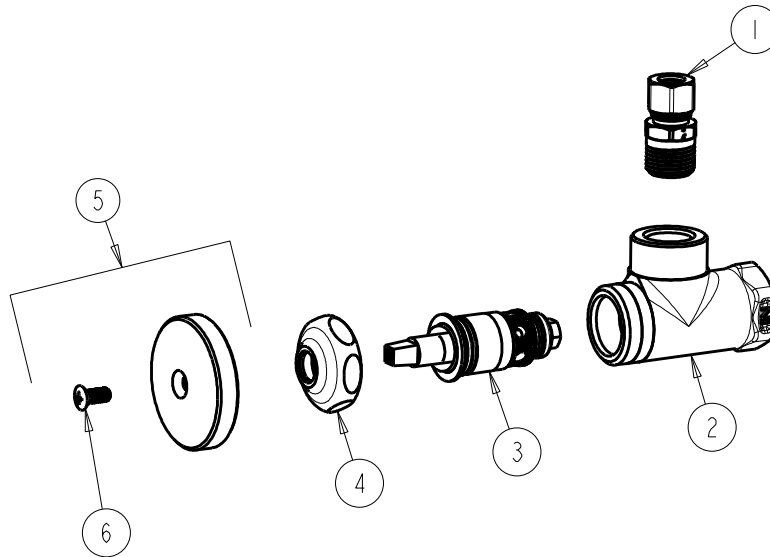

BY: JAR DATE: 10-13-11
CHK:  REV:

FITTING NO.

1014-ABCP

SUBMITTED MODEL NO.

ITEM NO.

ITEM	PART NO.	DESCRIPTION
1	1022-007KJKABRCF	COMP. FITTING 3/8 TUBE X 3/8 NPT
2	—	VALVE BODY (NOT SOLD SEPERATELY)
3	217-XTLHJKABNF	CARTRIDGE, SLO-COMPRESSION
4	1-214JKCP	CAP
5	318-JKCP	PLAIN WHEEL HANDLE & SCREW
6	420-010JKRCF	SCREW, 10-32 UNC PH 1/2